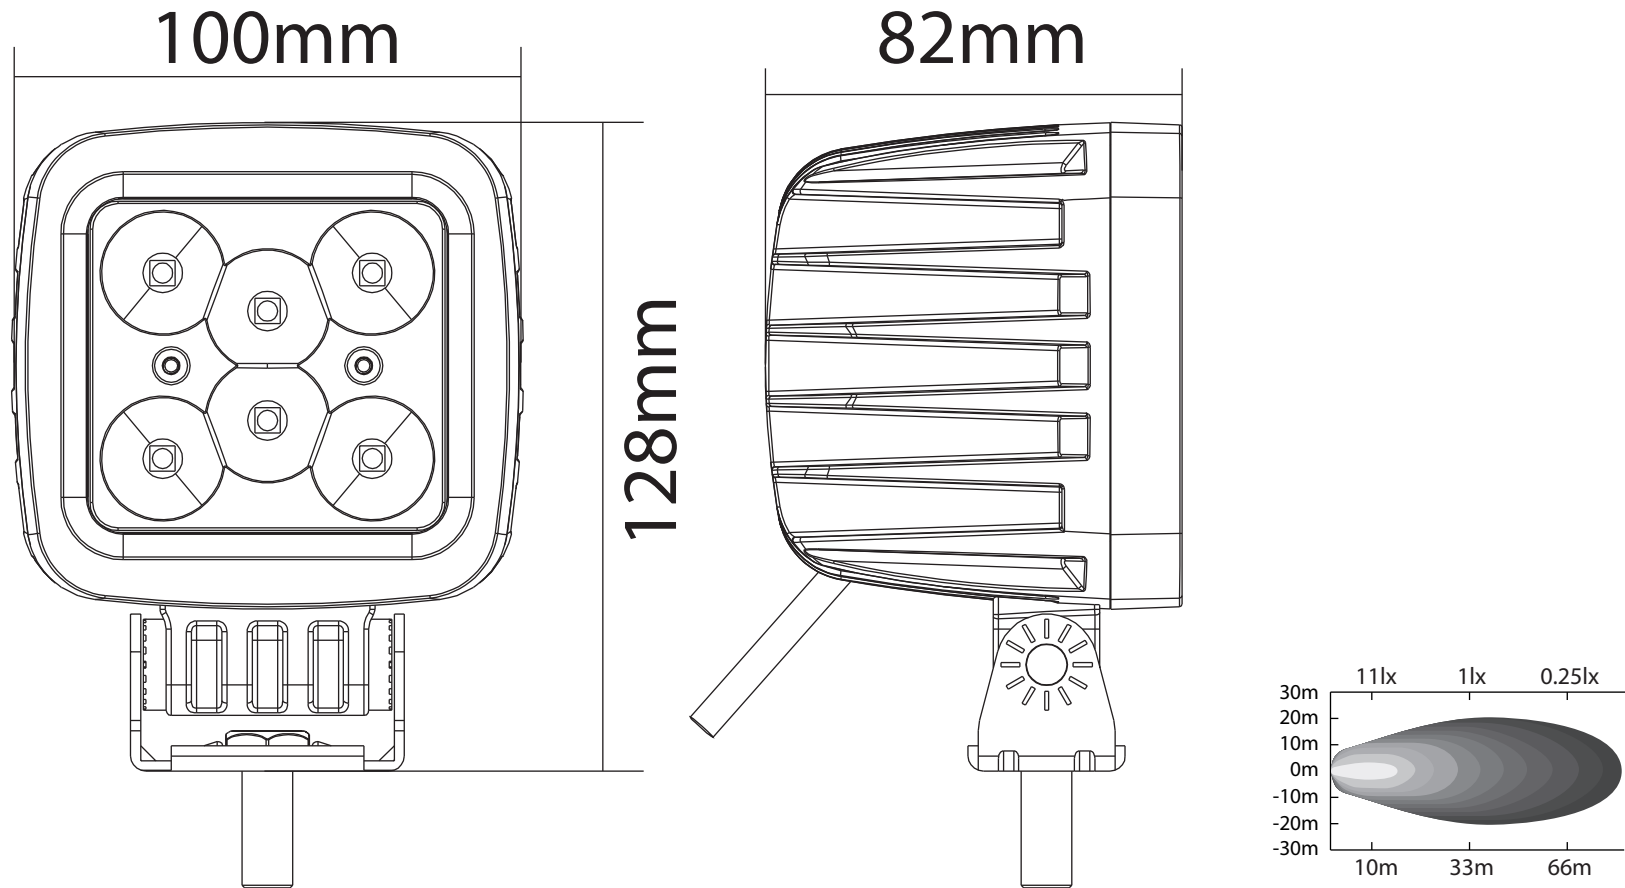

DESSIN TECHNIQUE / TECHNICAL DRAWING

J-LITE
OFF-ROAD
1 866 447-5656
INFO@JLITE-OFFROAD.COM
WWW.JLITE-OFFROAD.COM

709-703
Off-Road Work lamp LED
Lampe de travail hors-route à DEL
2022-02-21
PROJECTIONS

DIMENSIONS:
DIODES
LUMENS
WATTS
AMPS
VOLTS
SPECIFICATIONS / SPÉCIFICATIONS

3.9" x 5" (100 mm x 128 mm)
6 CREE
2700 LM
30W
2.3A@12V, 1.1A@24V
10-30 Vdc
Flood (90°)