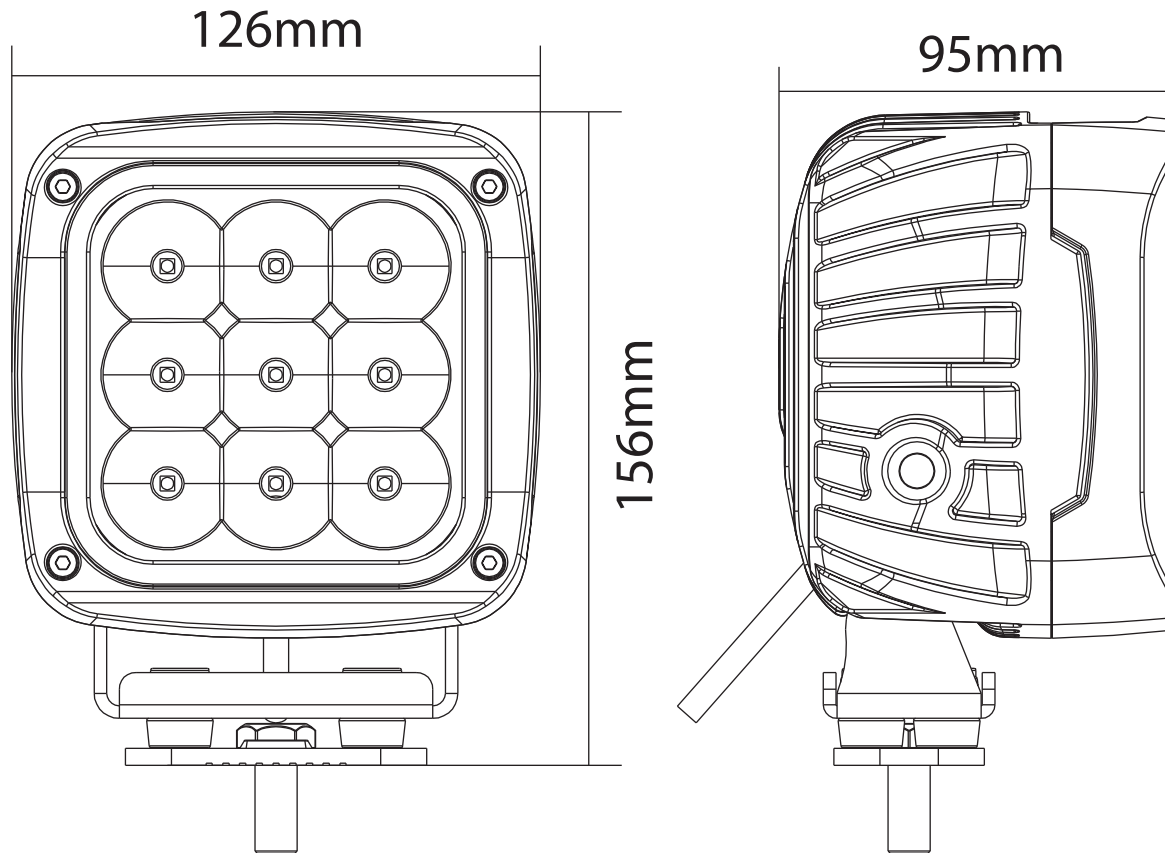

DESSIN TECHNIQUE / TECHNICAL DRAWING

J-LITE
OFF-ROAD
 1 866 447-5656
 INFO@JLITE-OFFROAD.COM
 WWW.JLITEOFFROAD.COM

709-693
 Off-Road Work lamp LED
 Lampe de travail hors-route à DEL
 2022-02-21
 PROJECTIONS

DIMENSIONS:
 DIODES
 LUMENS
 WATTS
 AMPS
 VOLTS
 SPECIFICATIONS / SPÉCIFICATIONS

5" x 6.1" (126 mm x 156 mm)
 9 CREE
 4050 LM
 45W
 3.3A@12V, 1.7A@24V
 10-30 Vdc
 Flood (90°)