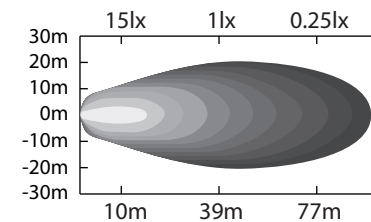

DESSIN TECHNIQUE / TECHNICAL DRAWING

J-LITE
OFF-ROAD
1 866 447-5656
INFO@JLITE-OFFROAD.COM
WWW.JLITEOFFROAD.COM

709-693
Off-Road Work lamp LED
Lampe de travail hors-route à DEL
2022-02-21
PROJECTIONS

DIMENSIONS:
DIODES
LUMENS
WATTS
AMPS
VOLTS
SPECIFICATIONS / SPÉCIFICATIONS

5" x 6.1" (126 mm x 156 mm)
9 CREE
4050 LM
45W
3.3A@12V, 1.7A@24V
10-30 Vdc
Flood (90°)