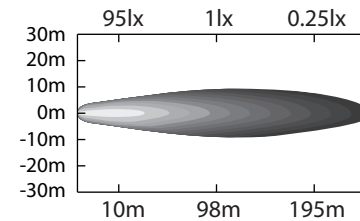

DESSIN TECHNIQUE / TECHNICAL DRAWING

J-LITE
OFF-ROAD
1 866 447-5656
INFO@JLITE-OFFROAD.COM
WWW.JLITE-OFFROAD.COM

709-682
Off-Road Work lamp LED
Lampe de travail hors-route à DEL

2022-02-21
PROJECTIONS

DIMENSIONS:
DIODES
LUMENS
WATTS
AMPS
VOLTS
SPECIFICATIONS / SPÉCIFICATIONS

4.3" (110 mm)
9 Epistar
2160 LM
27W
1.8A@12V, 0.9A@24V
10-30 Vdc
Spot (30°)