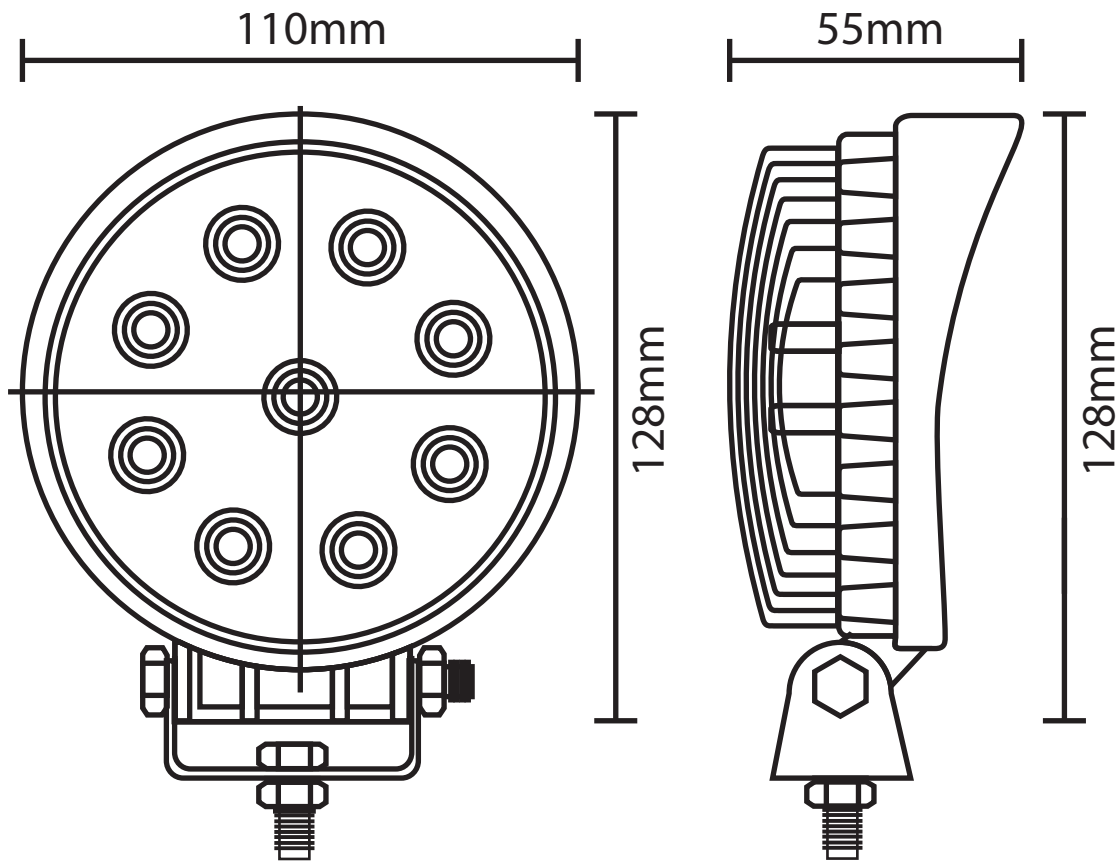

DESSIN TECHNIQUE / TECHNICAL DRAWING

J-LITE
OFF-ROAD
1 866 447-5656
INFO@JLITE-OFFROAD.COM
WWW.JLITE-OFFROAD.COM

709-682
Off-Road Work lamp LED
Lampe de travail hors-route à DEL

2022-02-21
PROJECTIONS

DIMENSIONS:
DIODES
LUMENS
WATTS
AMPS
VOLTS
SPECIFICATIONS / SPÉCIFICATIONS

4.3" (110 mm)
9 Epistar
2160 LM
27W
1.8A@12V, 0.9A@24V
10-30 Vdc
Spot (30°)