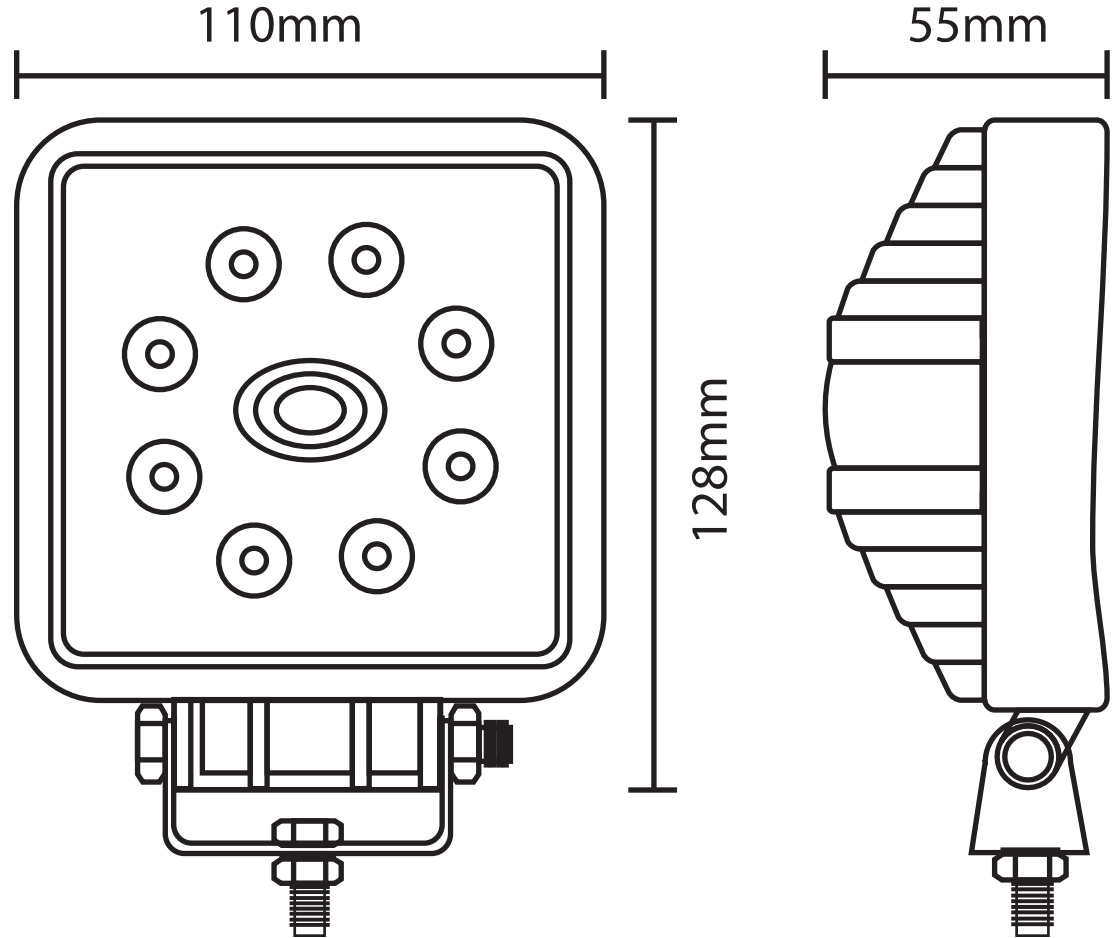

DESSIN TECHNIQUE / TECHNICAL DRAWING

J-LITE
OFF-ROAD
 1 866 447-5656
 INFO@JLITE-OFFROAD.COM
 WWW.JLITE-OFFROAD.COM

709-663
 Off-Road Work lamp LED
 Lampe de travail hors-route à DEL
 2022-02-21
 PROJECTIONS

DIMENSIONS: 4.3" (110 mm)
 DIODES 9 Epistar
 LUMENS 2160 LM
 WATTS 27W
 AMPS 2A@12V, 0.9A@24V
 VOLTS 10-30 Vdc
 SPECIFICATIONS / SPÉCIFICATIONS Flood (60°)