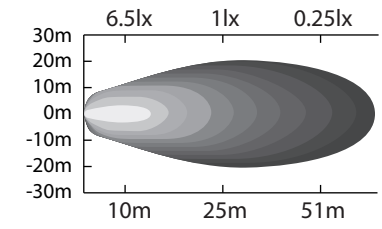

DESSIN TECHNIQUE / TECHNICAL DRAWING

J-LITE
OFF-ROAD
1 866 447-5656
INFO@JLITE-OFFROAD.COM
WWW.JLITE-OFFROAD.COM

709-663
Off-Road Work lamp LED
Lampe de travail hors-route à DEL
2022-02-21
PROJECTIONS

DIMENSIONS: 4.3" (110 mm)
DIODES 9 Epistar
LUMENS 2160 LM
WATTS 27W
AMPS 2A@12V, 0.9A@24V
VOLTS 10-30 Vdc
SPECIFICATIONS / SPÉCIFICATIONS Flood (60°)