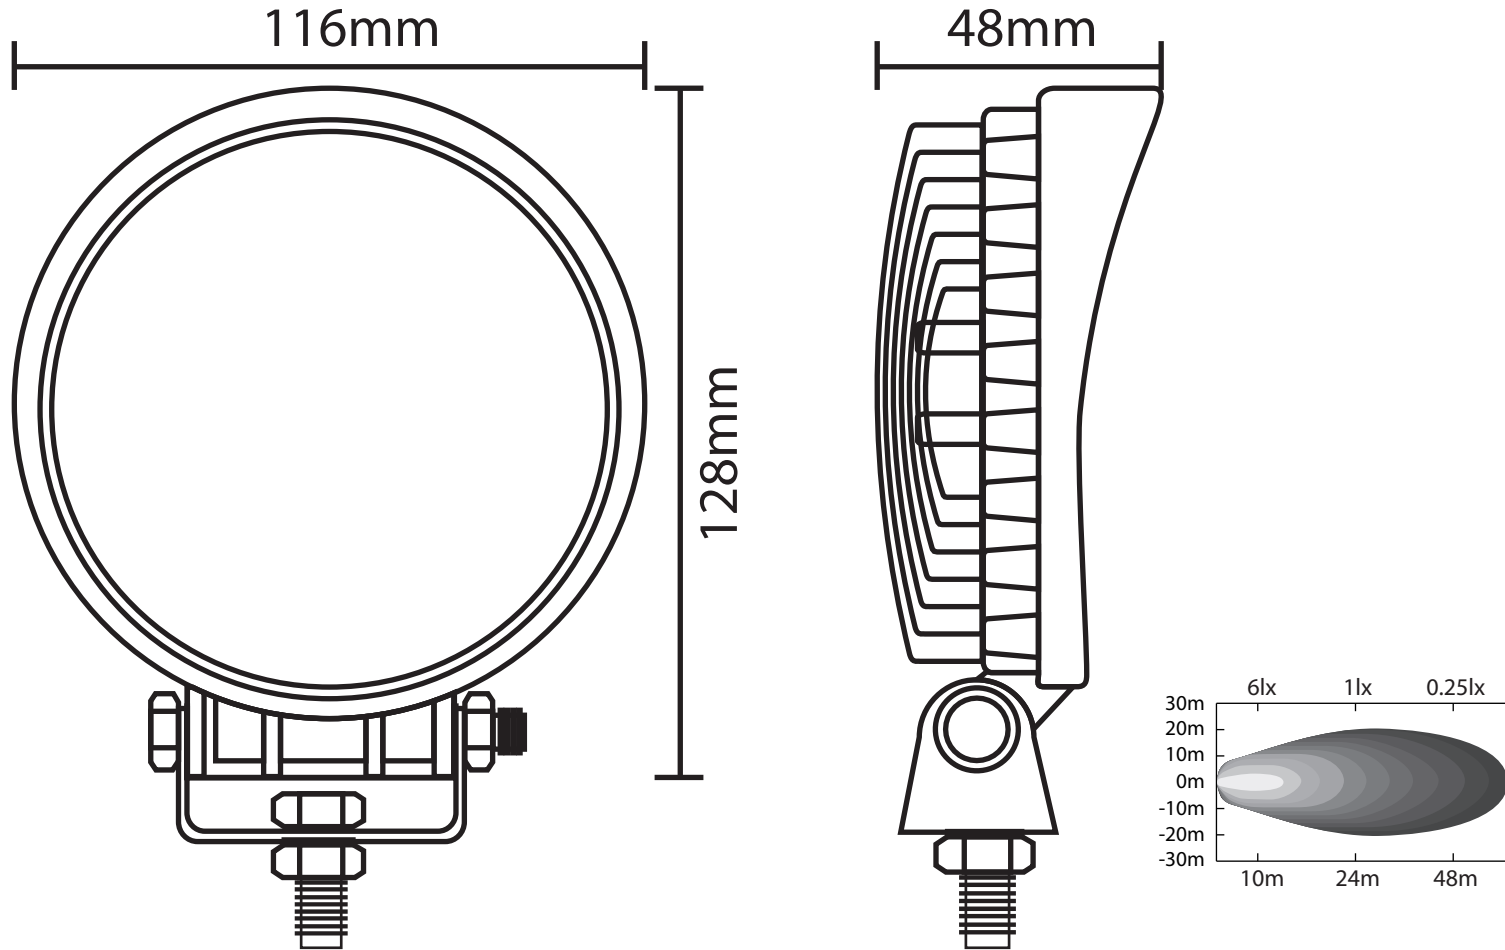

DESSIN TECHNIQUE / TECHNICAL DRAWING

J-LITE
OFF-ROAD
1 866 447-5656
INFO@JLITE-OFFROAD.COM
WWW.JLITE-OFFROAD.COM

709-653
Off-Road Work lamp LED
Lampe de travail hors-route à DEL
2022-02-15
PROJECTIONS

DIMENSIONS: 4.6" (116 mm)
DIODES 6 Epistar
LUMENS 1440 LM
WATTS 18W
AMPS 1.5A@12V, 0.7A@24V
VOLTS 10-30 Vdc
SPECIFICATIONS / SPÉCIFICATIONS Flood (60°)