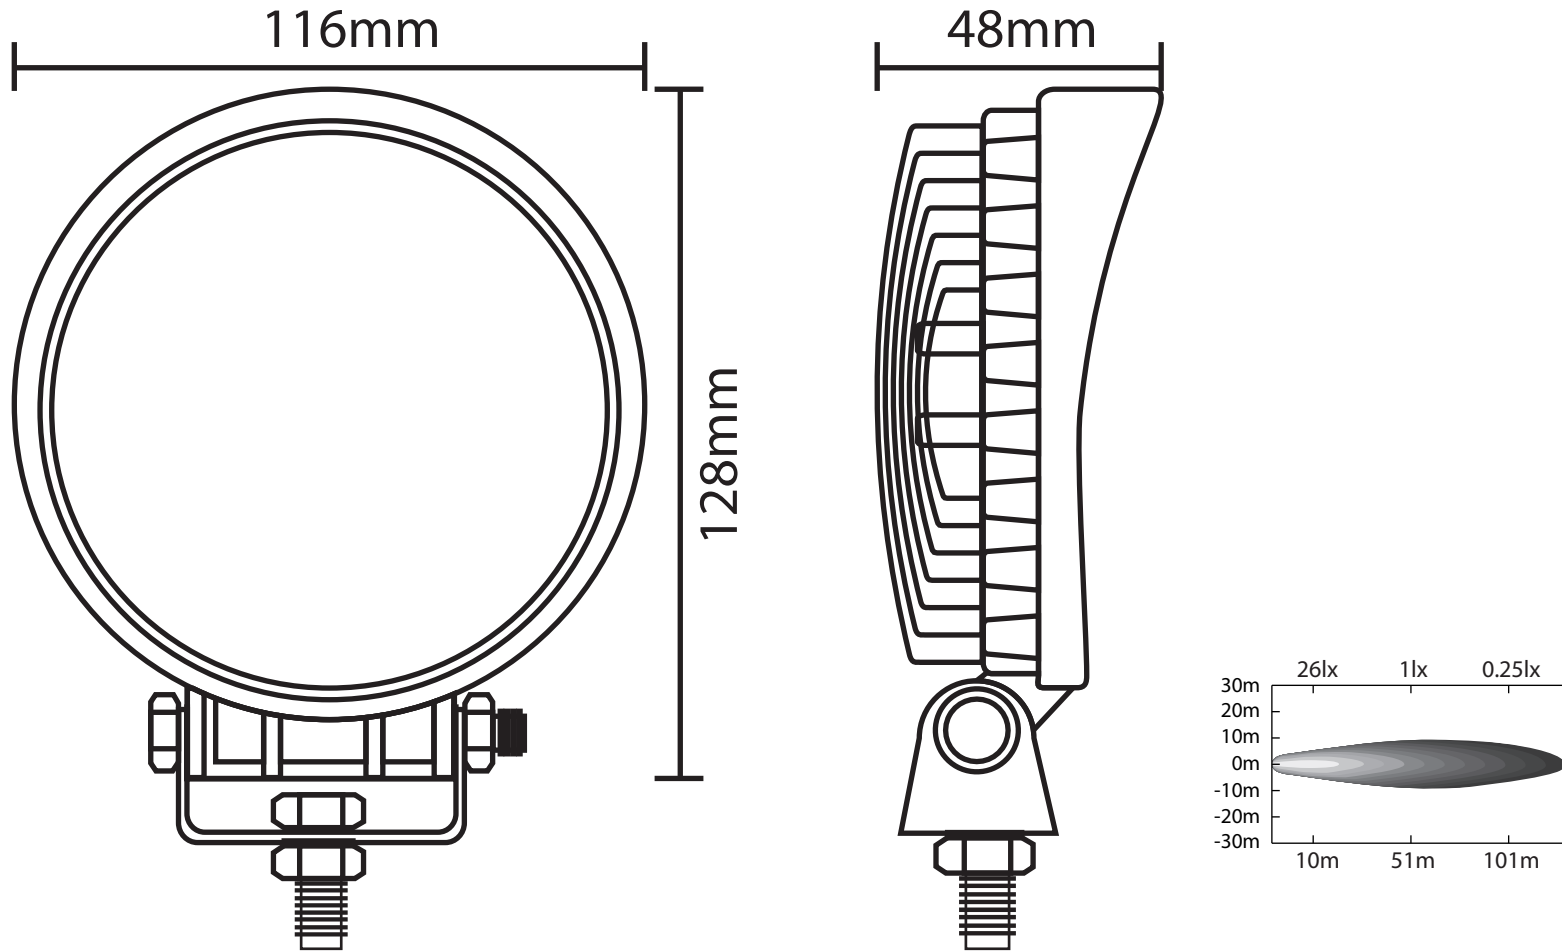

# DESSIN TECHNIQUE / TECHNICAL DRAWING

**J-LITE**  
**OFF-ROAD**  
 1 866 447-5656  
 INFO@JLITE-OFFROAD.COM  
 WWW.JLITE-OFFROAD.COM

709-651  
 Off-Road Work lamp LED  
 Lampe de travail hors-route à DEL  
 2022-02-15  
 PROJECTIONS

DIMENSIONS:  
 DIODES  
 LUMENS  
 WATTS  
 AMPS  
 VOLTS  
 SPECIFICATIONS / SPÉCIFICATIONS

4.6" (116 mm)  
 6 Epistar  
 1440 LM  
 18W  
 1.5A@12V, 0.7A@24V  
 10-30 Vdc  
 Spot (30°)