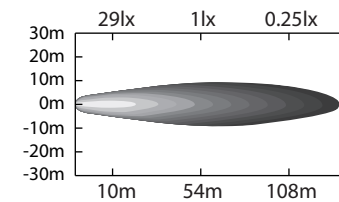

DESSIN TECHNIQUE / TECHNICAL DRAWING

J-LITE
OFF-ROAD
1 866 447-5656
INFO@JLITE-OFFROAD.COM
WWW.JLITE-OFFROAD.COM

709-621

Off-Road Work lamp LED
Lampe de travail hors-route à DEL

2022-02-15

PROJECTIONS

DIMENSIONS:

DIODES

LUMENS

WATTS

AMPS

VOLTS

SPECIFICATIONS / SPÉCIFICATIONS

2.6" x 2.6" (66 mm x 66 mm)

1 CREE

900 LM

10W

0.9A12V, 0.4A@24V

10-30 Vdc

Spot (8°)