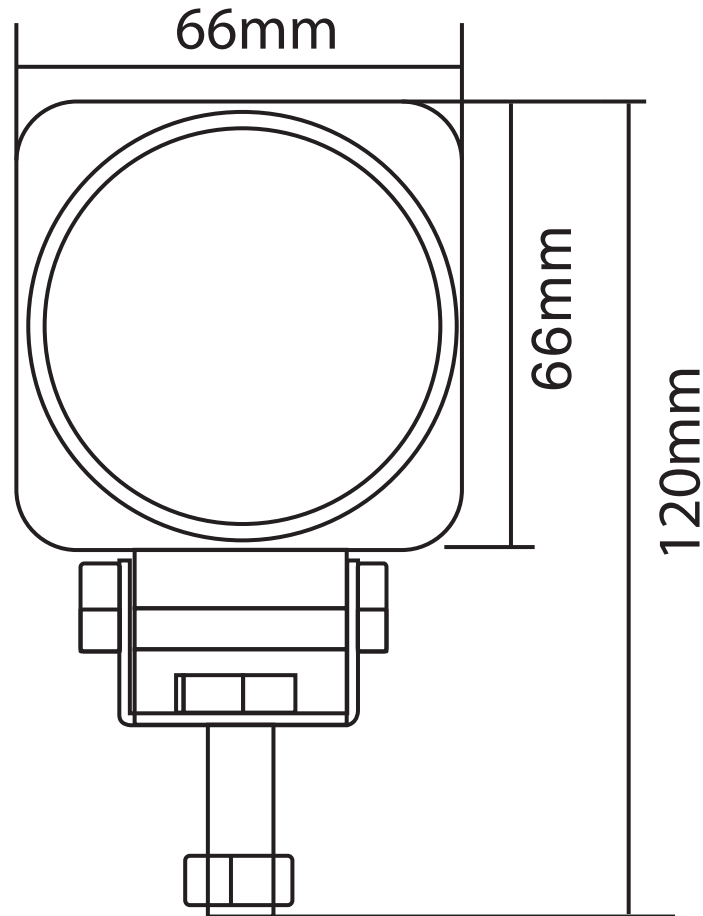

# DESSIN TECHNIQUE / TECHNICAL DRAWING

**J-LITE**  
**OFF-ROAD**  
 1 866 447-5656  
 INFO@JLITE-OFFROAD.COM  
 WWW.JLITE-OFFROAD.COM

709-621

Off-Road Work lamp LED  
 Lampe de travail hors-route à DEL

2022-02-15

PROJECTIONS

DIMENSIONS:

DIODES

LUMENS

WATTS

AMPS

VOLTS

SPECIFICATIONS / SPÉCIFICATIONS

2.6" x 2.6" (66 mm x 66 mm)

1 CREE

900 LM

10W

0.9A12V, 0.4A@24V

10-30 Vdc

Spot (8°)