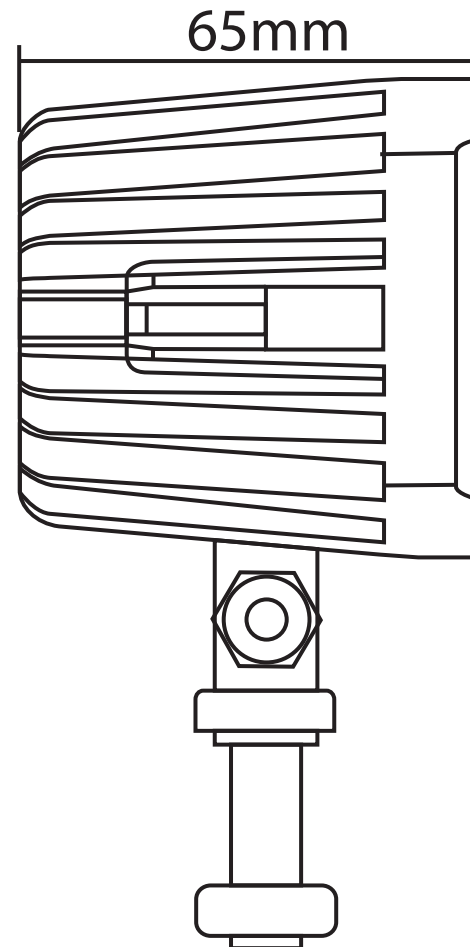

DESSIN TECHNIQUE / TECHNICAL DRAWING

J-LITE
OFF-ROAD
1 866 447-5656
INFO@JLITE-OFFROAD.COM
WWW.JLITE-OFFROAD.COM

709-621

Off-Road Work lamp LED
Lampe de travail hors-route à DEL

2022-02-15

PROJECTIONS

DIMENSIONS:

DIODES

LUMENS

WATTS

AMPS

VOLTS

SPECIFICATIONS / SPÉCIFICATIONS

2.6" x 2.6" (66 mm x 66 mm)

1 CREE

900 LM

10W

0.9A12V, 0.4A@24V

10-30 Vdc

Spot (8°)