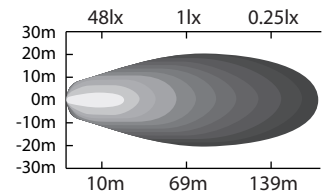

DESSIN TECHNIQUE / TECHNICAL DRAWING

J-LITE
OFF-ROAD
1 866 447-5656
INFO@JLITE-OFFROAD.COM
WWW.JLITE-OFFROAD.COM

709-603
Off-Road Work lamp LED
Lampe de travail hors-route à DEL
2022-02-15
PROJECTIONS

DIMENSIONS:
DIODES
LUMENS
WATTS
AMPS
VOLTS
SPECIFICATIONS / SPÉCIFICATIONS

4.3" x 4.3" (110 mm x 110 mm)
16 Epistar
3840 LM
48W
2.4A@12V, 1.7A@24V
10-30 Vdc
Flood (60°)