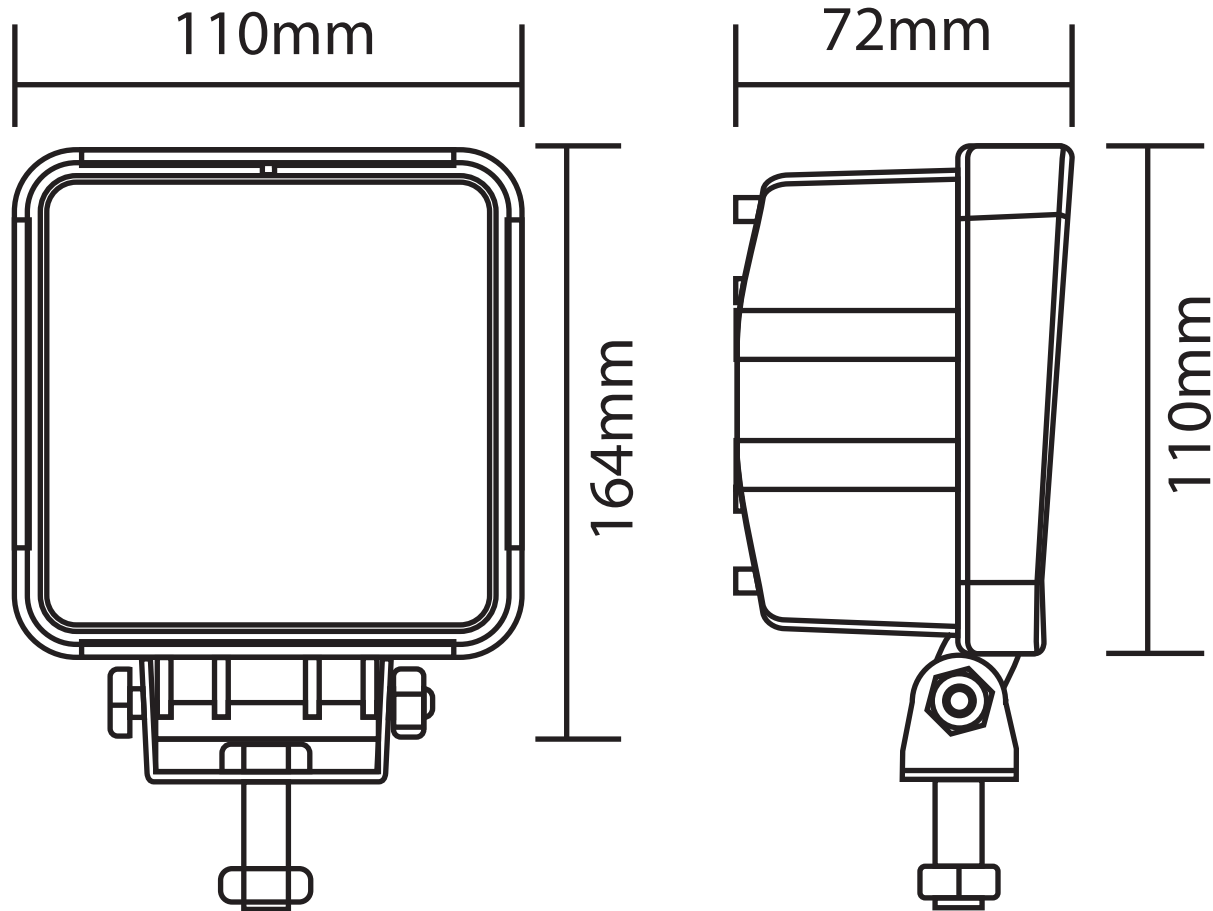

# DESSIN TECHNIQUE / TECHNICAL DRAWING

**J-LITE**  
**OFF-ROAD**  
 1 866 447-5656  
 INFO@JLITE-OFFROAD.COM  
 WWW.JLITE-OFFROAD.COM

709-603  
 Off-Road Work lamp LED  
 Lampe de travail hors-route à DEL  
 2022-02-15  
 PROJECTIONS

DIMENSIONS:  
 DIODES  
 LUMENS  
 WATTS  
 AMPS  
 VOLTS  
 SPECIFICATIONS / SPÉCIFICATIONS

4.3" x 4.3" (110 mm x 110 mm)  
 16 Epistar  
 3840 LM  
 48W  
 2.4A@12V, 1.7A@24V  
 10-30 Vdc  
 Flood (60°)