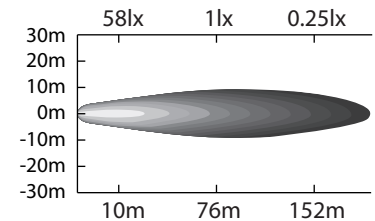

DESSIN TECHNIQUE / TECHNICAL DRAWING

J-LITE
OFF-ROAD
1 866 447-5656
INFO@JLITE-OFFROAD.COM
WWW.JLITE-OFFROAD.COM

709-601
Off-Road Work lamp LED
Lampe de travail hors-route à DEL

2022-02-15
PROJECTIONS

DIMENSIONS:
DIODES
LUMENS
WATTS
AMPS
VOLTS
SPECIFICATIONS / SPÉCIFICATIONS

4.3" x 4.3" (110 mm x 110 mm)
16 Epistar
3840 LM
48W
2.4A@12V, 1.7A@24V
10-30 Vdc
Spot (30°)