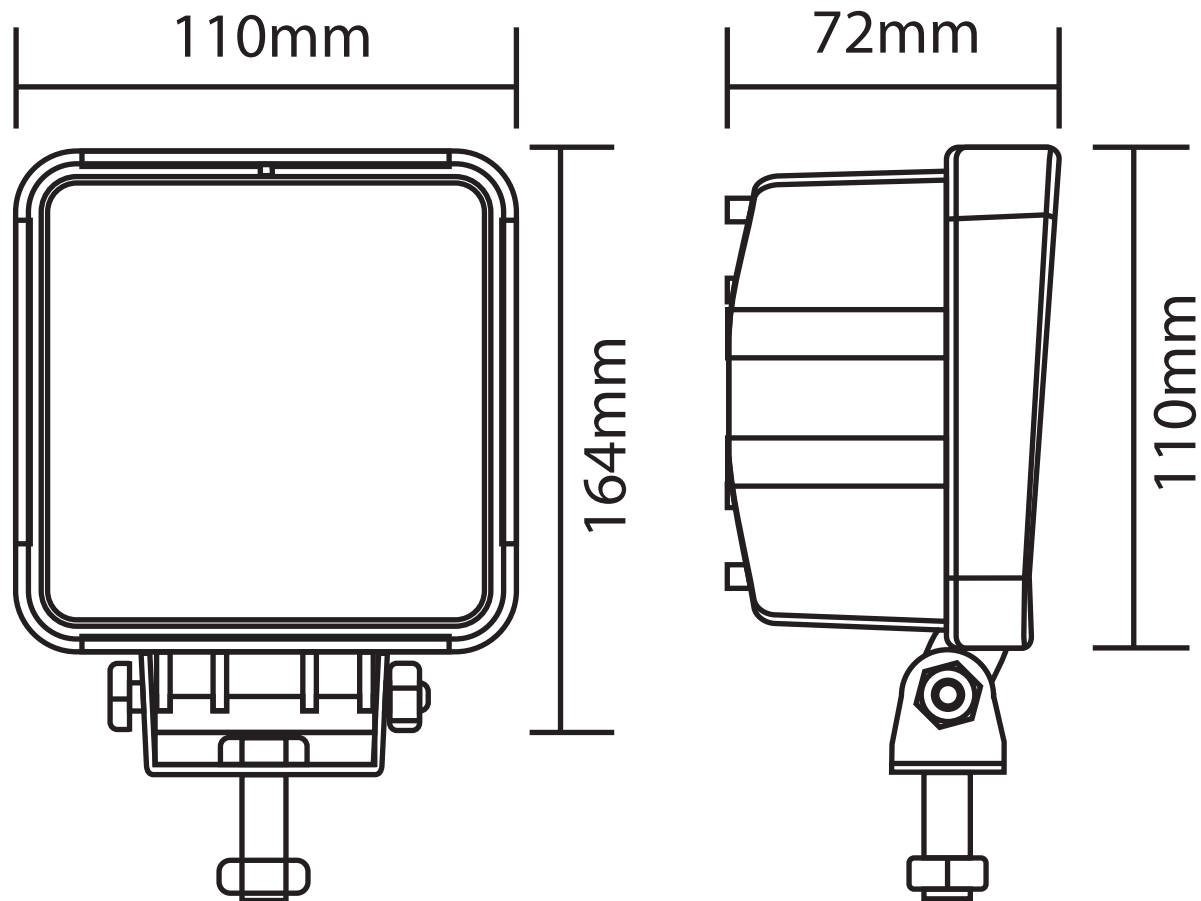

DESSIN TECHNIQUE / TECHNICAL DRAWING

J-LITE
OFF-ROAD
 1 866 447-5656
 INFO@JLITE-OFFROAD.COM
 WWW.JLITE-OFFROAD.COM

709-601
 Off-Road Work lamp LED
 Lampe de travail hors-route à DEL

2022-02-15
 PROJECTIONS

DIMENSIONS:
 DIODES
 LUMENS
 WATTS
 AMPS
 VOLTS
 SPECIFICATIONS / SPÉCIFICATIONS

4.3" x 4.3" (110 mm x 110 mm)
 16 Epistar
 3840 LM
 48W
 2.4A@12V, 1.7A@24V
 10-30 Vdc
 Spot (30°)