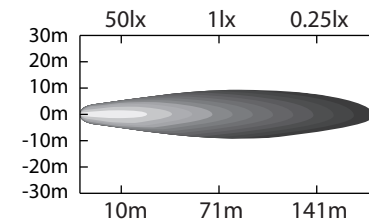

DESSIN TECHNIQUE / TECHNICAL DRAWING

J-LITE
OFF-ROAD
1 866 447-5656
INFO@JLITE-OFFROAD.COM
WWW.JLITE-OFFROAD.COM

709-591

Off-Road Work lamp LED
Lampe de travail hors-route à DEL

2022-02-15

PROJECTIONS

DIMENSIONS:

DIODES

LUMENS

WATTS

AMPS

VOLTS

SPECIFICATIONS / SPÉCIFICATIONS

3.5" (89 mm)

6 CREE

1440 LM

18 W

1.1A@12V, 0.6A@24V

10-30 Vdc

Spot (8°)