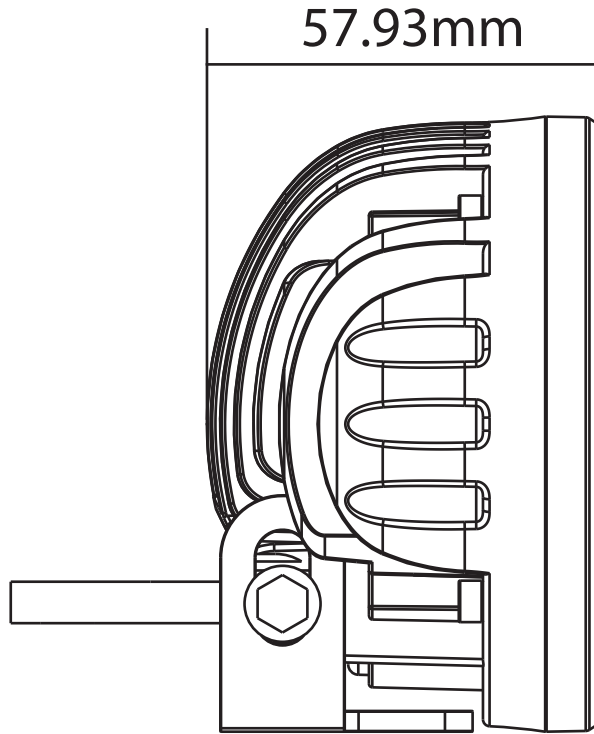

DESSIN TECHNIQUE / TECHNICAL DRAWING

J-LITE
OFF-ROAD
 1 866 447-5656
 INFO@JLITE-OFFROAD.COM
 WWW.JLITE-OFFROAD.COM

709-591

Off-Road Work lamp LED
 Lampe de travail hors-route à DEL

2022-02-15

PROJECTIONS

DIMENSIONS:

DIODES

LUMENS

WATTS

AMPS

VOLTS

SPECIFICATIONS / SPÉCIFICATIONS

3.5" (89 mm)

6 CREE

1440 LM

18 W

1.1A@12V, 0.6A@24V

10-30 Vdc

Spot (8°)