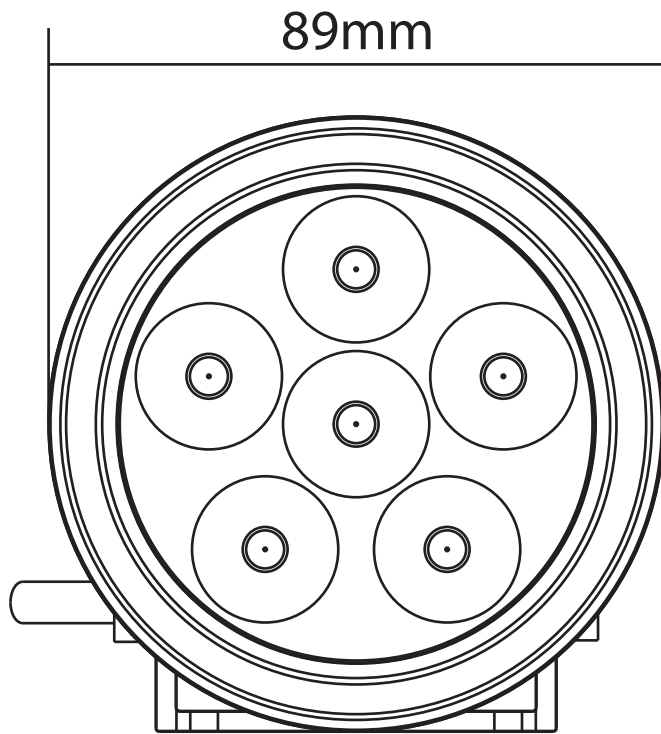

DESSIN TECHNIQUE / TECHNICAL DRAWING

J-LITE
OFF-ROAD
 1 866 447-5656
 INFO@JLITE-OFFROAD.COM
 WWW.JLITE-OFFROAD.COM

709-591

Off-Road Work lamp LED
 Lampe de travail hors-route à DEL

2022-02-15

PROJECTIONS

DIMENSIONS:

DIODES

LUMENS

WATTS

AMPS

VOLTS

SPECIFICATIONS / SPÉCIFICATIONS

3.5" (89 mm)

6 CREE

1440 LM

18 W

1.1A@12V, 0.6A@24V

10-30 Vdc

Spot (8°)