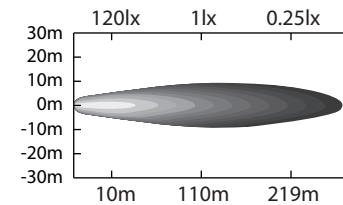

DESSIN TECHNIQUE / TECHNICAL DRAWING

J-LITE
OFF-ROAD
1 866 447-5656
INFO@JLITE-OFFROAD.COM
WWW.JLITE-OFFROAD.COM

709-581

Off-Road Work lamp LED
Lampe de travail hors-route à DEL

2022-02-15

PROJECTIONS

DIMENSIONS:

DIODES

LUMENS

WATTS

AMPS

VOLTS

SPECIFICATIONS / SPÉCIFICATIONS

5.4" (137.5 mm)

14 CREE

3360 LM

42 W

3A@12V, 1.7A@24V

10-30 Vdc

Spot (8°)