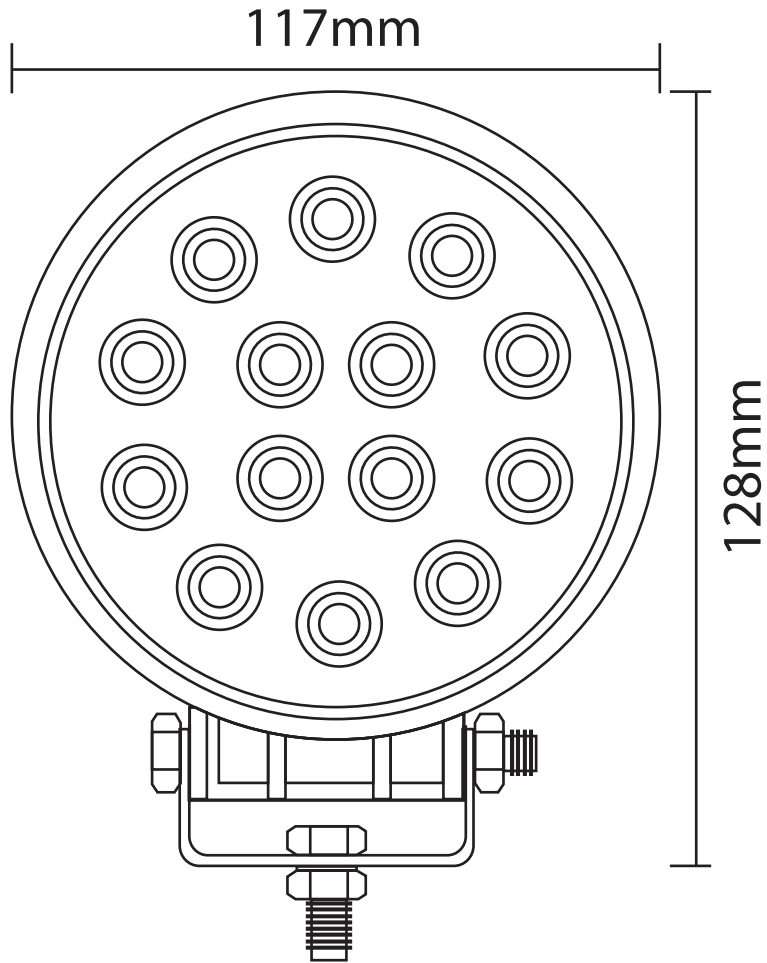

DESSIN TECHNIQUE / TECHNICAL DRAWING

J-LITE
OFF-ROAD
 1 866 447-5656
 INFO@JLITE-OFFROAD.COM
 WWW.JLITE-OFFROAD.COM

709-581

Off-Road Work lamp LED
 Lampe de travail hors-route à DEL

2022-02-15

PROJECTIONS

DIMENSIONS:

DIODES

LUMENS

WATTS

AMPS

VOLTS

SPECIFICATIONS / SPÉCIFICATIONS

5.4" (137.5 mm)

14 CREE

3360 LM

42 W

3A@12V, 1.7A@24V

10-30 Vdc

Spot (8°)