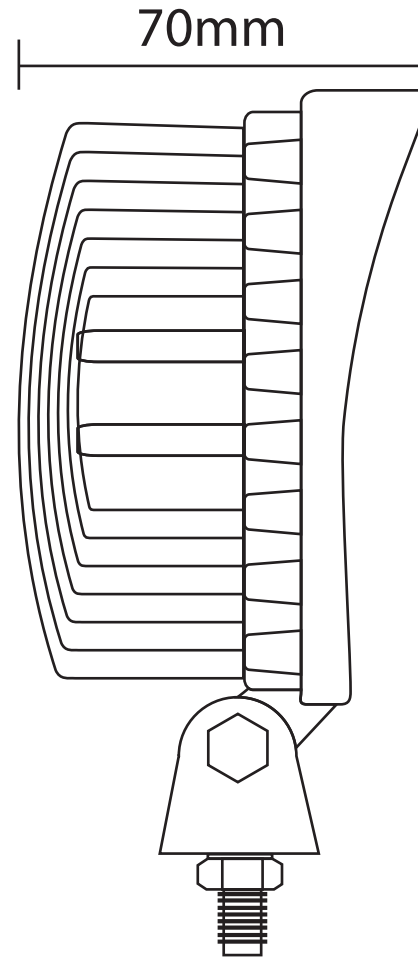

DESSIN TECHNIQUE / TECHNICAL DRAWING

J-LITE
OFF-ROAD
 1 866 447-5656
 INFO@JLITE-OFFROAD.COM
 WWW.JLITE-OFFROAD.COM

709-581

Off-Road Work lamp LED
 Lampe de travail hors-route à DEL

2022-02-15

PROJECTIONS

DIMENSIONS:

DIODES

LUMENS

WATTS

AMPS

VOLTS

SPECIFICATIONS / SPÉCIFICATIONS

5.4" (137.5 mm)

14 CREE

3360 LM

42 W

3A@12V, 1.7A@24V

10-30 Vdc

Spot (8°)