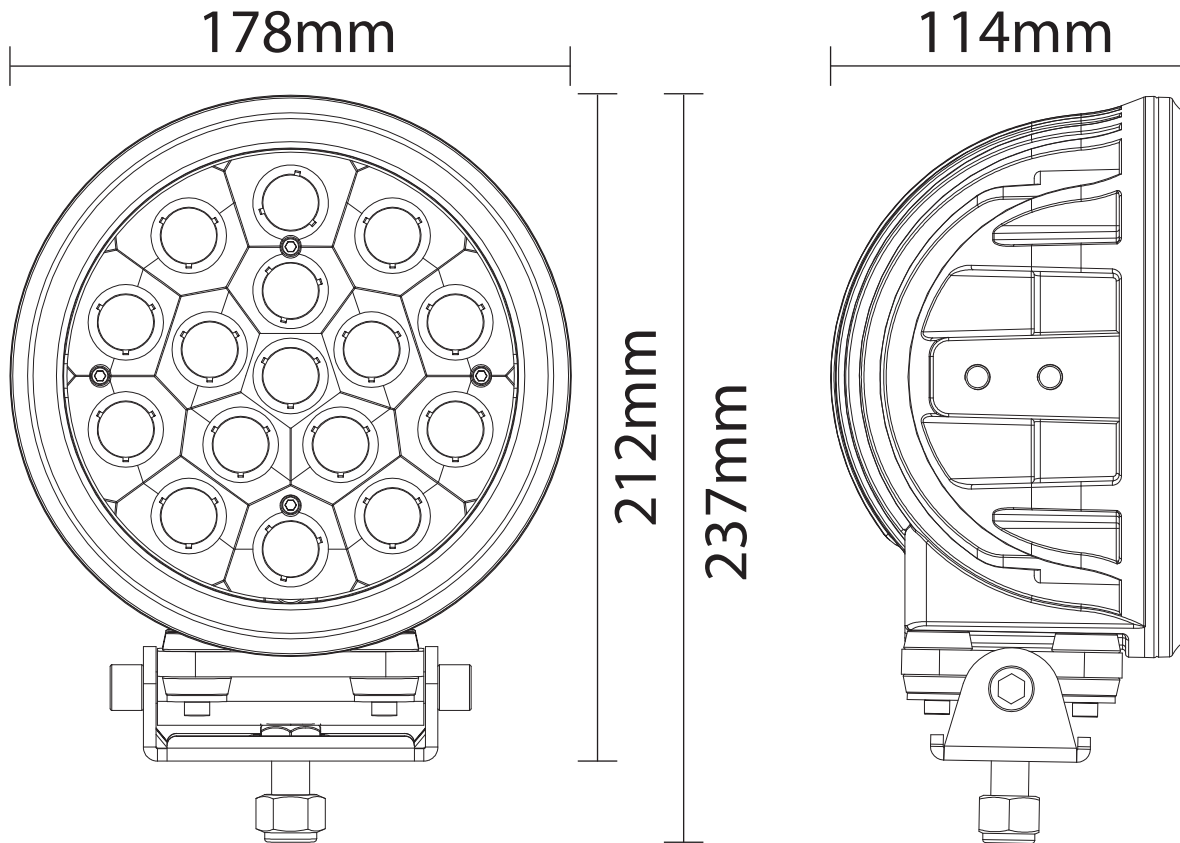

# DESSIN TECHNIQUE / TECHNICAL DRAWING

**J-LITE**  
**OFF-ROAD**  
 1 866 447-5656  
 INFO@JLITE-OFFROAD.COM  
 WWW.JLITE-OFFROAD.COM

709-557  
 Off-Road Work lamp LED  
 Lampe de travail hors-route à DEL  
 2022-02-15  
 PROJECTIONS

DIMENSIONS: 8.3" (211.5 mm)  
 DIODES 16 CREE  
 LUMENS 7200 LM  
 WATTS 80 W  
 AMPS 4.8A@12V, 2.4A@24V  
 VOLTS 10-30 Vdc  
 SPECIFICATIONS / SPÉCIFICATIONS Spot (8°) et Flood (90°)