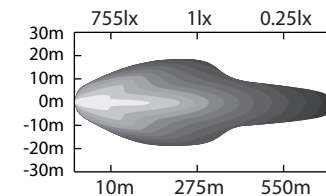

DESSIN TECHNIQUE / TECHNICAL DRAWING

J-LITE
OFF-ROAD
1 866 447-5656
INFO@JLITE-OFFROAD.COM
WWW.JLITE-OFFROAD.COM

709-557
Off-Road Work lamp LED
Lampe de travail hors-route à DEL
2022-02-15
PROJECTIONS

DIMENSIONS: 8.3" (211.5 mm)
DIODES 16 CREE
LUMENS 7200 LM
WATTS 80 W
AMPS 4.8A@12V, 2.4A@24V
VOLTS 10-30 Vdc
SPECIFICATIONS / SPÉCIFICATIONS Spot (8°) et Flood (90°)