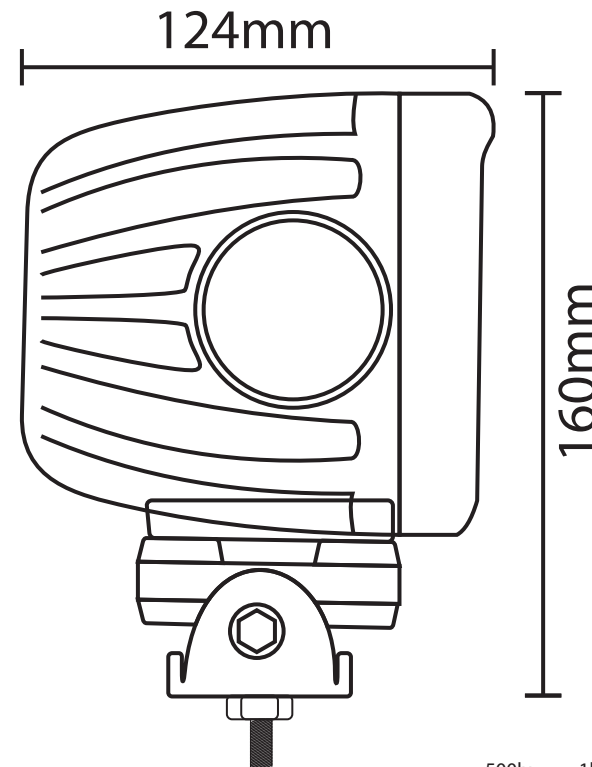

# DESSIN TECHNIQUE / TECHNICAL DRAWING

**J-LITE**  
**OFF-ROAD**  
 1 866 447-5656  
 INFO@JLITE-OFFROAD.COM  
 WWW.JLITE-OFFROAD.COM

**709-541**  
 Off-Road Work lamp LED  
 Lampe de travail hors-route à DEL  
 2022-02-15  
 PROJECTIONS

DIMENSIONS:  
 DIODES  
 LUMENS  
 WATTS  
 AMPS  
 VOLTS  
 SPECIFICATIONS / SPÉCIFICATIONS

5.3" x 4.7" (135 mm x 120 mm)  
 9 CREE  
 8100 LM  
 90 W  
 6.3A@12V, 3.1A@24V  
 10-30 Vdc  
 Spot (10°)