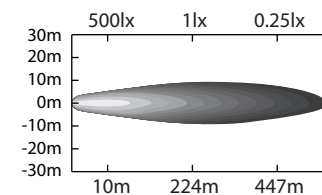

DESSIN TECHNIQUE / TECHNICAL DRAWING

J-LITE
OFF-ROAD
1 866 447-5656
INFO@JLITE-OFFROAD.COM
WWW.JLITE-OFFROAD.COM

709-541
Off-Road Work lamp LED
Lampe de travail hors-route à DEL
2022-02-15
PROJECTIONS

DIMENSIONS:
DIODES
LUMENS
WATTS
AMPS
VOLTS
SPECIFICATIONS / SPÉCIFICATIONS

5.3" x 4.7" (135 mm x 120 mm)
9 CREE
8100 LM
90 W
6.3A@12V, 3.1A@24V
10-30 Vdc
Spot (10°)