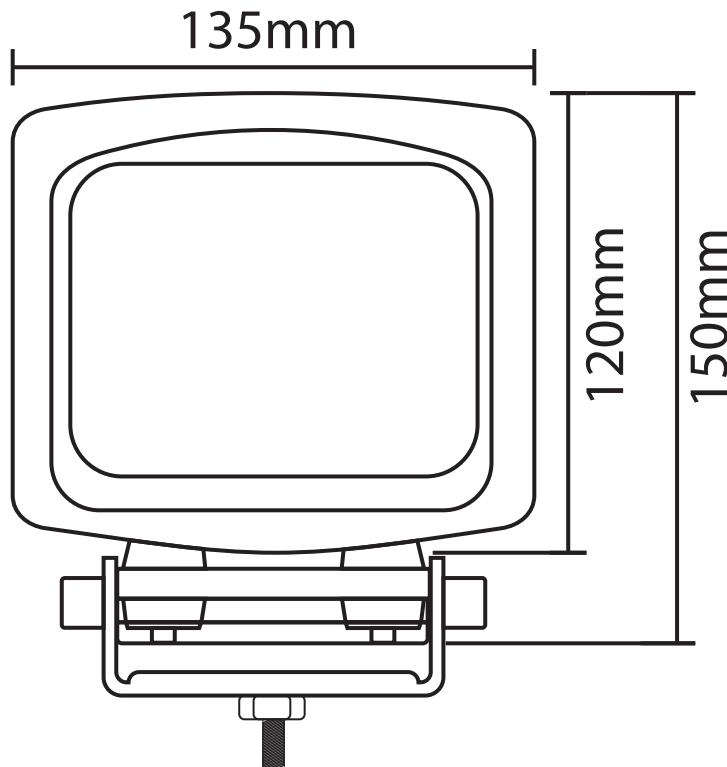

# DESSIN TECHNIQUE / TECHNICAL DRAWING

**J-LITE**  
**OFF-ROAD**  
 1 866 447-5656  
 INFO@JLITE-OFFROAD.COM  
 WWW.JLITE-OFFROAD.COM

**709-541**  
 Off-Road Work lamp LED  
 Lampe de travail hors-route à DEL  
 2022-02-15  
 PROJECTIONS

DIMENSIONS:  
 DIODES  
 LUMENS  
 WATTS  
 AMPS  
 VOLTS  
 SPECIFICATIONS / SPÉCIFICATIONS

5.3" x 4.7" (135 mm x 120 mm)  
 9 CREE  
 8100 LM  
 90 W  
 6.3A@12V, 3.1A@24V  
 10-30 Vdc  
 Spot (10°)