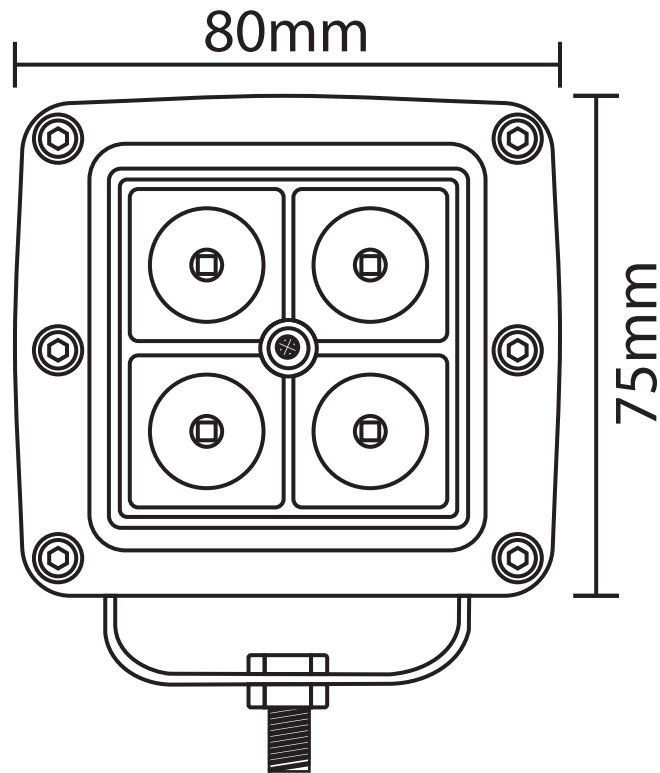

# DESSIN TECHNIQUE / TECHNICAL DRAWING

**J-LITE**  
**OFF-ROAD**  
 1 866 447-5656  
 INFO@JLITE-OFFROAD.COM  
 WWW.JLITE-OFFROAD.COM

709-511

Off-Road Work lamp LED  
 Lampe de travail hors-route à DEL

2022-02-15

PROJECTIONS

DIMENSIONS:

DIODES

LUMENS

WATTS

AMPS

VOLTS

SPECIFICATIONS / SPÉCIFICATIONS

3.2" x 3" (80 mm x 75 mm)

4 CREE

1080 LM

12 W

1.3A@12V, 0.7A@24V

10-30 Vdc

Spot (8°)