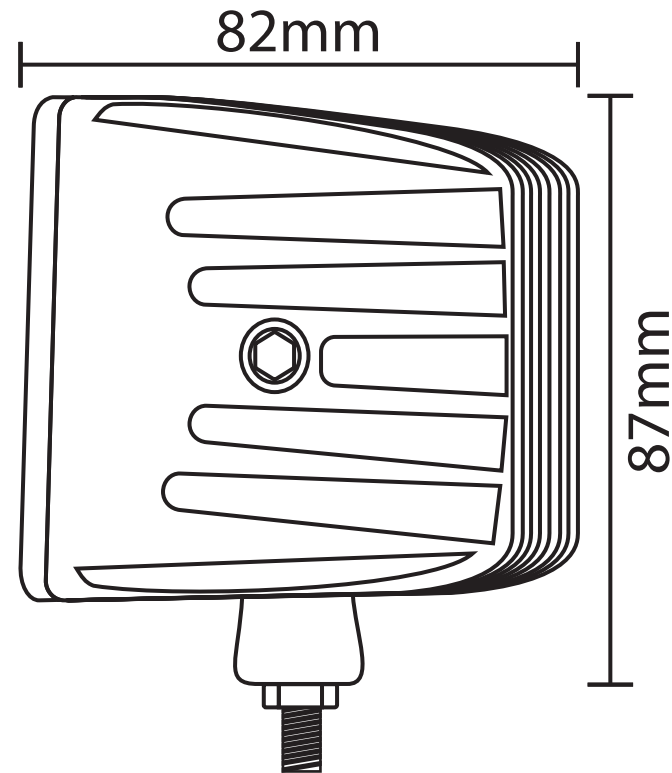

# DESSIN TECHNIQUE / TECHNICAL DRAWING

**J-LITE**  
**OFF-ROAD**  
 1 866 447-5656  
 INFO@JLITE-OFFROAD.COM  
 WWW.JLITE-OFFROAD.COM

709-511

Off-Road Work lamp LED  
 Lampe de travail hors-route à DEL

2022-02-15

PROJECTIONS

DIMENSIONS:

DIODES

LUMENS

WATTS

AMPS

VOLTS

SPECIFICATIONS / SPÉCIFICATIONS

3.2" x 3" (80 mm x 75 mm)

4 CREE

1080 LM

12 W

1.3A@12V, 0.7A@24V

10-30 Vdc

Spot (8°)