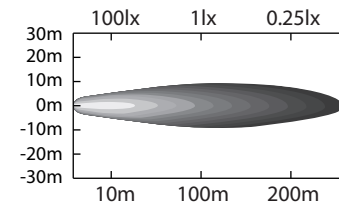

DESSIN TECHNIQUE / TECHNICAL DRAWING

J-LITE
OFF-ROAD
1 866 447-5656
INFO@JLITE-OFFROAD.COM
WWW.JLITE-OFFROAD.COM

709-511

Off-Road Work lamp LED
Lampe de travail hors-route à DEL

2022-02-15

PROJECTIONS

DIMENSIONS:

DIODES

LUMENS

WATTS

AMPS

VOLTS

SPECIFICATIONS / SPÉCIFICATIONS

3.2" x 3" (80 mm x 75 mm)

4 CREE

1080 LM

12 W

1.3A@12V, 0.7A@24V

10-30 Vdc

Spot (8°)