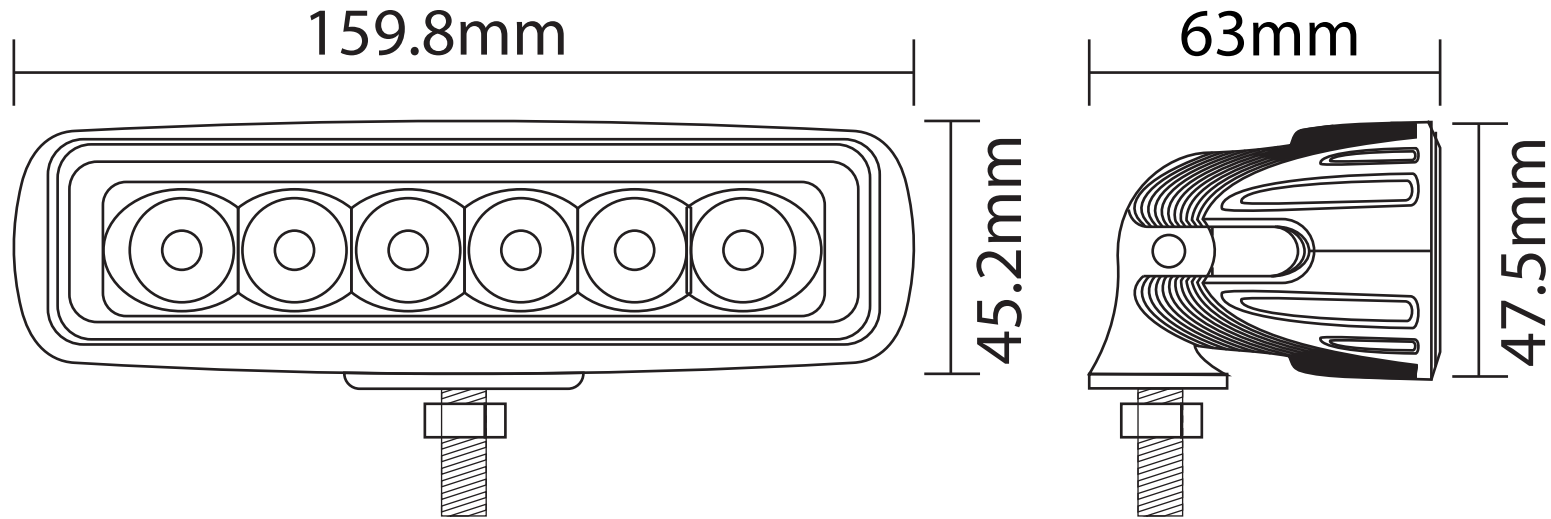

# DESSIN TECHNIQUE / TECHNICAL DRAWING

**J-LITE**  
**OFF-ROAD**  
 1 866 447-5656  
 INFO@JLITE-OFFROAD.COM  
 WWW.JLITE-OFFROAD.COM

**709-501**  
 Off-Road Work lamp LED  
 Lampe de travail hors-route à DEL  
 2022-02-15  
 PROJECTIONS

DIMENSIONS: 6.3" x 1.8" (159.8 mm x 45.2 mm)  
 DIODES 6 CREE  
 LUMENS 1440 LM  
 WATTS 18 W  
 AMPS 1.4A@12V, 0.7A@24V  
 VOLTS 10-30 Vdc  
 SPECIFICATIONS / SPÉCIFICATIONS Spot (25°)