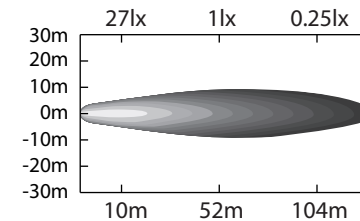

DESSIN TECHNIQUE / TECHNICAL DRAWING

J-LITE
OFF-ROAD
1 866 447-5656
INFO@JLITE-OFFROAD.COM
WWW.JLITE-OFFROAD.COM

709-501
Off-Road Work lamp LED
Lampe de travail hors-route à DEL
2022-02-15
PROJECTIONS

DIMENSIONS: 6.3" x 1.8" (159.8 mm x 45.2 mm)
DIODES 6 CREE
LUMENS 1440 LM
WATTS 18 W
AMPS 1.4A@12V, 0.7A@24V
VOLTS 10-30 Vdc
SPECIFICATIONS / SPÉCIFICATIONS Spot (25°)