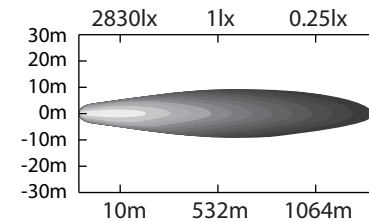

DESSIN TECHNIQUE / TECHNICAL DRAWING

J-LITE
OFF-ROAD
 1 866 447-5656
 INFO@JLITE-OFFROAD.COM
 WWW.JLITE-OFFROAD.COM

709-157
 Off-Road LED light bar
 Barre hors-route à DEL

2022-02-15
 PROJECTIONS

DIMENSIONS:
 DIODES
 LUMENS
 WATTS
 AMPS
 VOLTS
 SPECIFICATIONS / SPÉCIFICATIONS

50"
 96 CREE
 25 920 LM
 288 W
 17.1A@12V, 8A@24V
 10-30 Vdc
 Spot (8°) and Flood (90°)