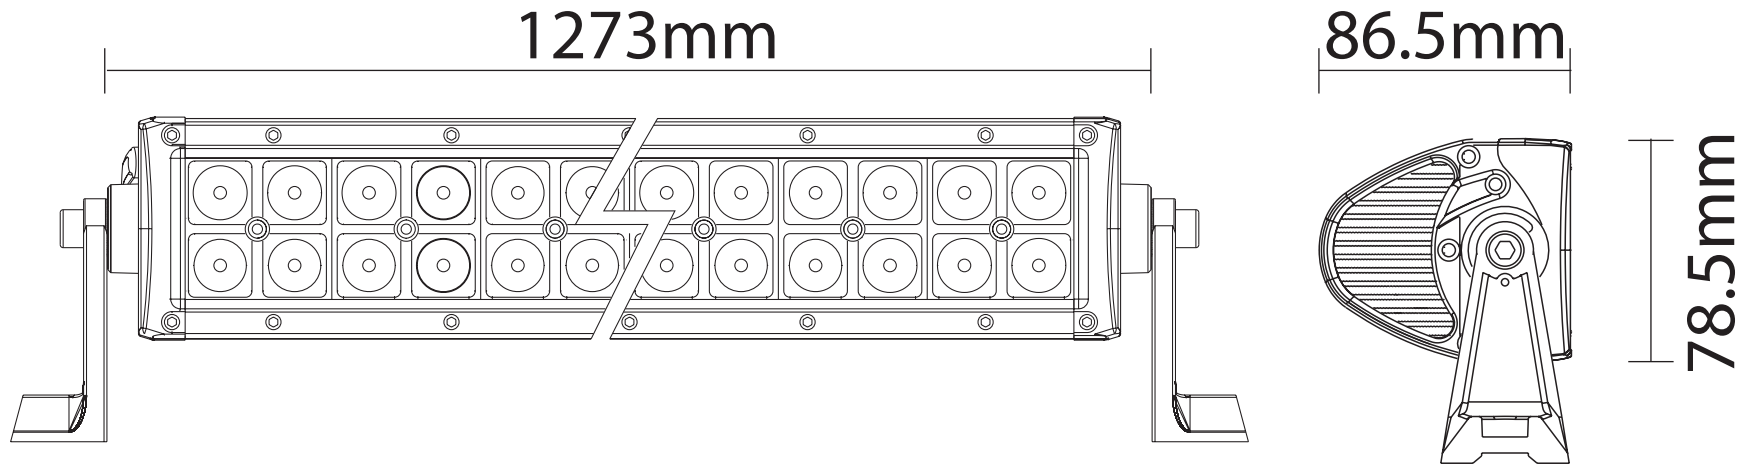

DESSIN TECHNIQUE / TECHNICAL DRAWING

J-LITE
OFF-ROAD
 1 866 447-5656
 INFO@JLITE-OFFROAD.COM
 WWW.JLITE-OFFROAD.COM

709-157
 Off-Road LED light bar
 Barre hors-route à DEL

2022-02-15
 PROJECTIONS

DIMENSIONS:
 DIODES
 LUMENS
 WATTS
 AMPS
 VOLTS
 SPECIFICATIONS / SPÉCIFICATIONS

50"
 96 CREE
 25 920 LM
 288 W
 17.1A@12V, 8A@24V
 10-30 Vdc
 Spot (8°) and Flood (90°)