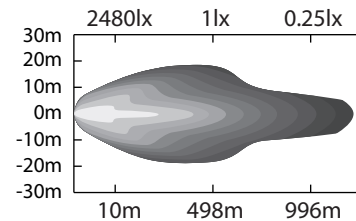

DESSIN TECHNIQUE / TECHNICAL DRAWING

J-LITE
OFF-ROAD
 1 866 447-5656
 INFO@JLITE-OFFROAD.COM
 WWW.JLITE-OFFROAD.COM

709-157
 Off-Road LED light bar
 Barre hors-route à DEL

2022-02-15
 PROJECTIONS

DIMENSIONS:
 DIODES
 LUMENS
 WATTS
 AMPS
 VOLTS
 SPECIFICATIONS / SPÉCIFICATIONS

50"
 96 CREE
 25 920 LM
 288 W
 17.1A@12V, 8A@24V
 10-30 Vdc
 Spot (8°) and Flood (90°)