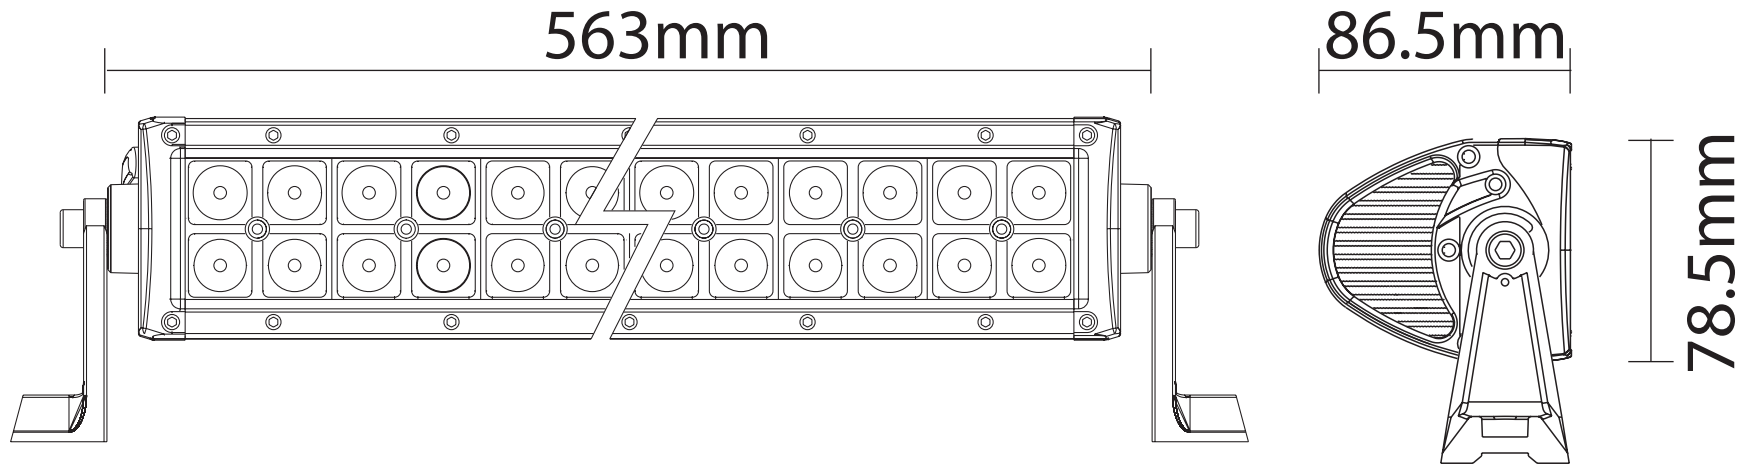

DESSIN TECHNIQUE / TECHNICAL DRAWING

J-LITE
OFF-ROAD
 1 866 447-5656
 INFO@JLITE-OFFROAD.COM
 WWW.JLITE-OFFROAD.COM

709-127
 Off-Road LED light bar
 Barre hors-route à DEL

2022-02-15
 PROJECTIONS

DIMENSIONS:
 DIODES
 LUMENS
 WATTS
 AMPS
 VOLTS
 SPECIFICATIONS / SPÉCIFICATIONS

21-1/2"
 40 CREE
 10 800 LM
 120 W
 8.6A@12V, 4A@24V
 10-30 Vdc
 Spot (8°) and Flood (90°)