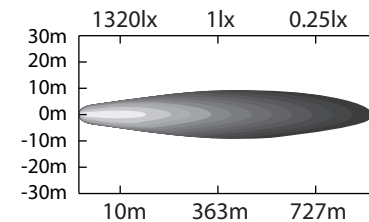

DESSIN TECHNIQUE / TECHNICAL DRAWING

J-LITE
OFF-ROAD
 1 866 447-5656
 INFO@JLITE-OFFROAD.COM
 WWW.JLITE-OFFROAD.COM

709-127
 Off-Road LED light bar
 Barre hors-route à DEL

2022-02-15
 PROJECTIONS

DIMENSIONS:
 DIODES
 LUMENS
 WATTS
 AMPS
 VOLTS
 SPECIFICATIONS / SPÉCIFICATIONS

21-1/2"
 40 CREE
 10 800 LM
 120 W
 8.6A@12V, 4A@24V
 10-30 Vdc
 Spot (8°) and Flood (90°)