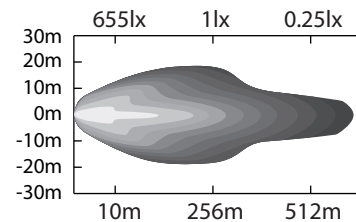

DESSIN TECHNIQUE / TECHNICAL DRAWING

J-LITE
OFF-ROAD
 1 866 447-5656
 INFO@JLITE-OFFROAD.COM
 WWW.JLITE-OFFROAD.COM

709-127
 Off-Road LED light bar
 Barre hors-route à DEL

2022-02-15
 PROJECTIONS

DIMENSIONS:
 DIODES
 LUMENS
 WATTS
 AMPS
 VOLTS
 SPECIFICATIONS / SPÉCIFICATIONS

21-1/2"
 40 CREE
 10 800 LM
 120 W
 8.6A@12V, 4A@24V
 10-30 Vdc
 Spot (8°) and Flood (90°)