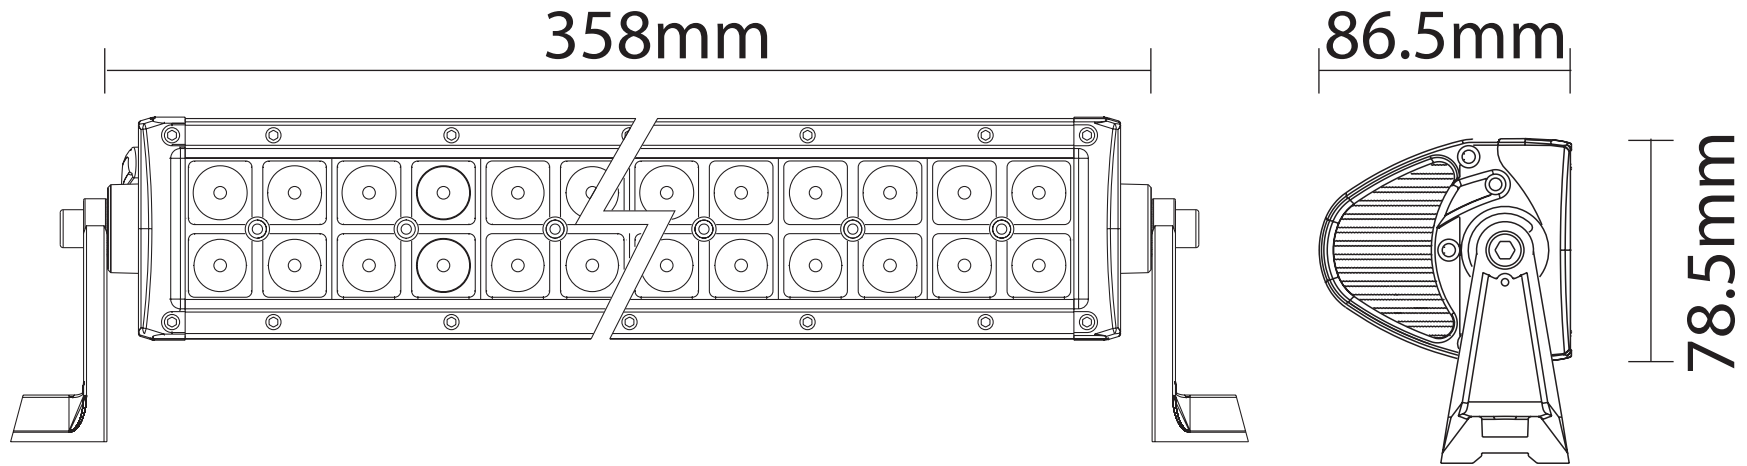

DESSIN TECHNIQUE / TECHNICAL DRAWING

J-LITE
OFF-ROAD
 1 866 447-5656
 INFO@JLITE-OFFROAD.COM
 WWW.JLITEOFFROAD.COM

709-117
 Off-Road LED light bar
 Barre hors-route à DEL

2022-02-15
 PROJECTIONS

DIMENSIONS:
 DIODES
 LUMENS
 WATTS
 AMPS
 VOLTS
 SPECIFICATIONS / SPÉCIFICATIONS

13-1/2"
 24 CREE
 6480 LM
 72 W
 4.4A@12V, 2.2A@24V
 10-30 Vdc
 Spot (8°) and Flood (90°)