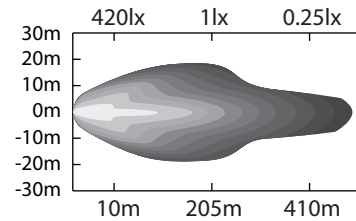

DESSIN TECHNIQUE / TECHNICAL DRAWING

J-LITE
OFF-ROAD
 1 866 447-5656
 INFO@JLITE-OFFROAD.COM
 WWW.JLITEOFFROAD.COM

709-117
 Off-Road LED light bar
 Barre hors-route à DEL

2022-02-15
 PROJECTIONS

DIMENSIONS:
 DIODES
 LUMENS
 WATTS
 AMPS
 VOLTS
 SPECIFICATIONS / SPÉCIFICATIONS

13-1/2"
 24 CREE
 6480 LM
 72 W
 4.4A@12V, 2.2A@24V
 10-30 Vdc
 Spot (8°) and Flood (90°)