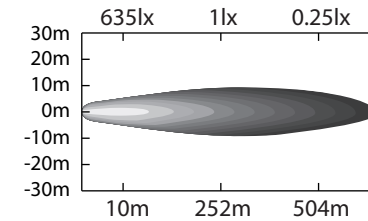

DESSIN TECHNIQUE / TECHNICAL DRAWING

J-LITE
OFF-ROAD
 1 866 447-5656
 INFO@JLITE-OFFROAD.COM
 WWW.JLITEOFFROAD.COM

709-117
 Off-Road LED light bar
 Barre hors-route à DEL

2022-02-15
 PROJECTIONS

DIMENSIONS:
 DIODES
 LUMENS
 WATTS
 AMPS
 VOLTS
 SPECIFICATIONS / SPÉCIFICATIONS

13-1/2"
 24 CREE
 6480 LM
 72 W
 4.4A@12V, 2.2A@24V
 10-30 Vdc
 Spot (8°) and Flood (90°)