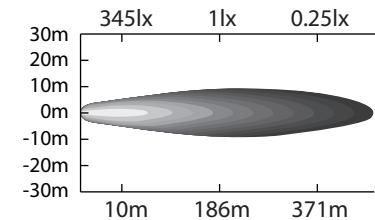

DESSIN TECHNIQUE / TECHNICAL DRAWING

J-LITE
OFF-ROAD
 1 866 447-5656
 INFO@JLITE-OFFROAD.COM
 WWW.JLITE-OFFROAD.COM

709-107
 Off-Road LED light bar
 Barre hors-route à DEL

2022-02-15
 PROJECTIONS

DIMENSIONS:
 DIODES
 LUMENS
 WATTS
 AMPS
 VOLTS
 SPECIFICATIONS / SPÉCIFICATIONS

7-1/2"
 12 CREE
 3240 LM
 36 W
 2.3A@12V, 1.1A@24V
 10-30 Vdc
 Spot (8°) and Flood (90°)