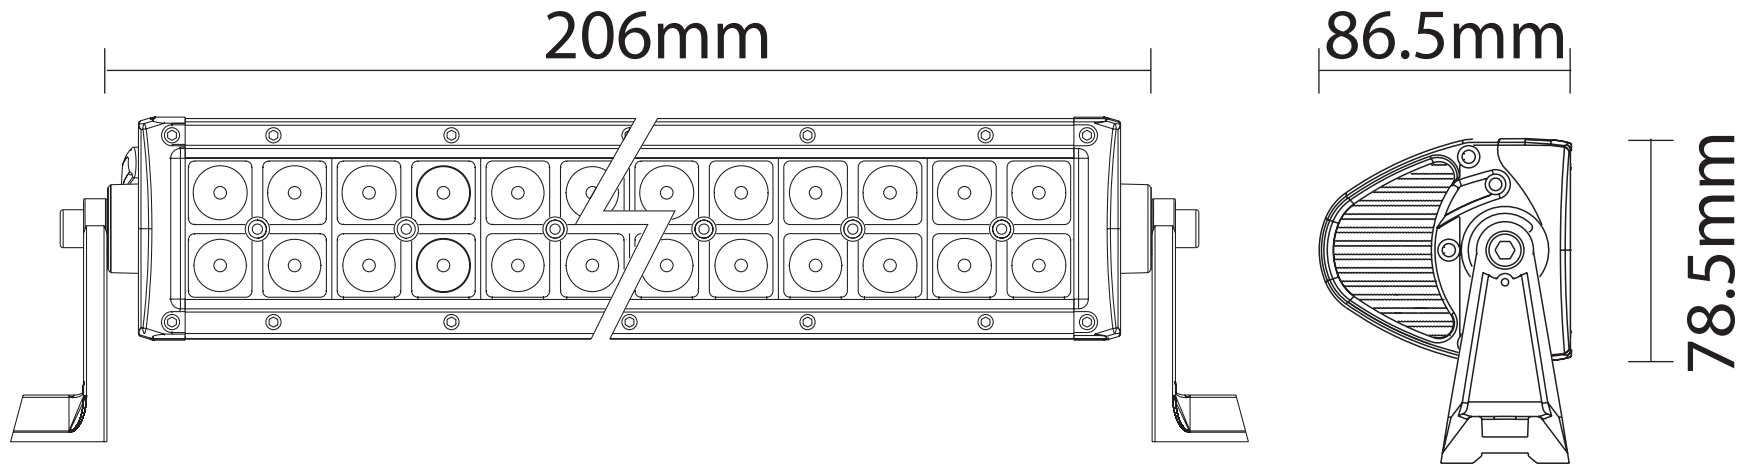

DESSIN TECHNIQUE / TECHNICAL DRAWING

J-LITE
OFF-ROAD
 1 866 447-5656
 INFO@JLITE-OFFROAD.COM
 WWW.JLITE-OFFROAD.COM

709-107
 Off-Road LED light bar
 Barre hors-route à DEL

2022-02-15
 PROJECTIONS

DIMENSIONS:
 DIODES
 LUMENS
 WATTS
 AMPS
 VOLTS
 SPECIFICATIONS / SPÉCIFICATIONS

7-1/2"
 12 CREE
 3240 LM
 36 W
 2.3A@12V, 1.1A@24V
 10-30 Vdc
 Spot (8°) and Flood (90°)