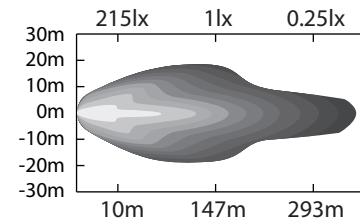

DESSIN TECHNIQUE / TECHNICAL DRAWING

J-LITE
OFF-ROAD
 1 866 447-5656
 INFO@JLITE-OFFROAD.COM
 WWW.JLITE-OFFROAD.COM

709-107
 Off-Road LED light bar
 Barre hors-route à DEL

2022-02-15
 PROJECTIONS

DIMENSIONS:
 DIODES
 LUMENS
 WATTS
 AMPS
 VOLTS
 SPECIFICATIONS / SPÉCIFICATIONS

7-1/2"
 12 CREE
 3240 LM
 36 W
 2.3A@12V, 1.1A@24V
 10-30 Vdc
 Spot (8°) and Flood (90°)