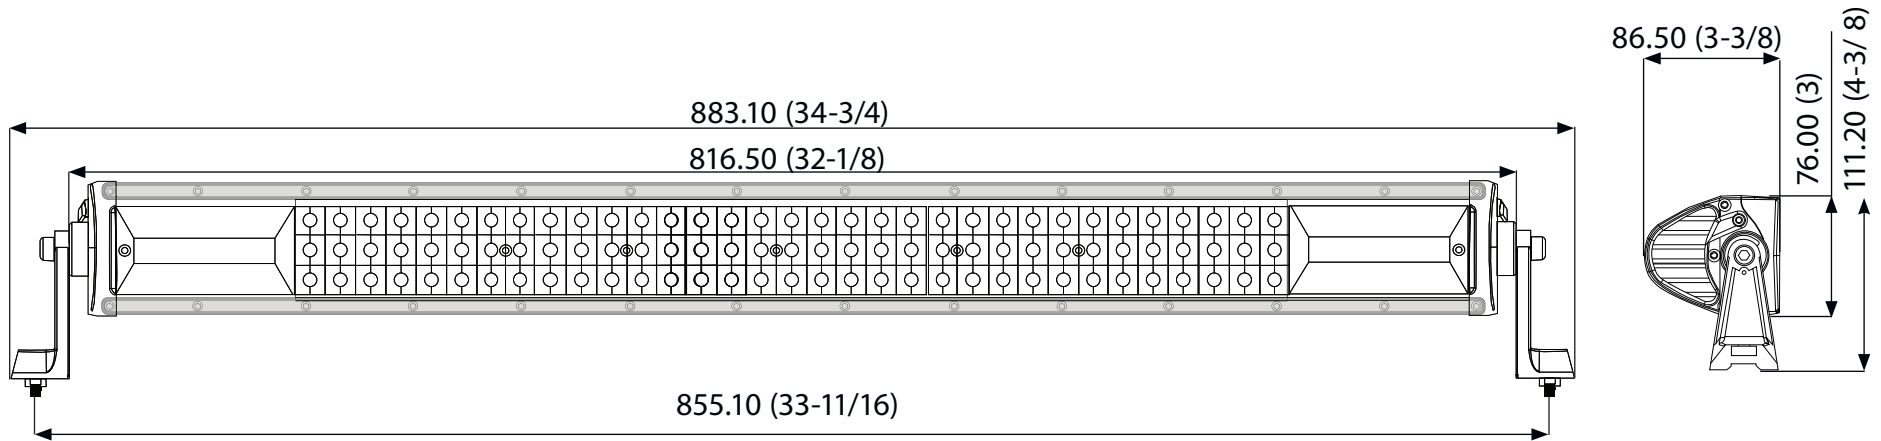

DESSIN TECHNIQUE / TECHNICAL DRAWING

J-LITE

1 866 447-5656 / INFO@J-LITE.COM
 WWW.JJ-LITE.COM

708-727

Off-Road XL LED light bar
 Barre hors-route XL à DEL

2022-01-07

PROJECTIONS

SPECIFICATIONS: Single wiring harness with male "DT" plug included/
 Harnais simple avec adaptateur mâle «DT» inclus

DIMENSIONS: 32"

LUMENS: 20 270 LM

WATTS: 110W

AMPS: 9.2A@12V, 4.6A@24V

VOLTS: 10-30 Vdc