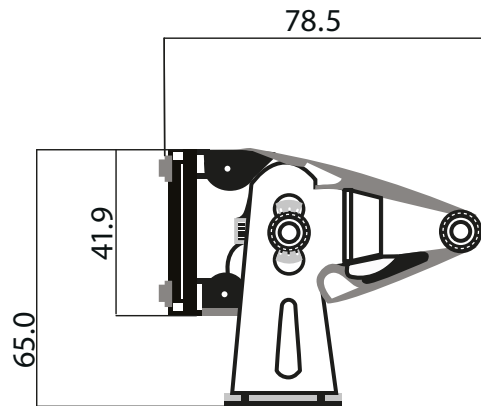

DESSIN TECHNIQUE / TECHNICAL DRAWING

J-LITE
OFF-ROAD
 1 866 447-5656
 INFO@JLITE-OFFROAD.COM
 WWW.JLITEOFFROAD.COM

708-657
 Off-Road 4D LED light bar
 Barre hors-route à DEL 4D
 2021-07-05
 PROJECTIONS

DIMENSIONS:
 DIODES
 LUMENS
 AMPS
 VOLTS
 SPECIFICATIONS / SPÉCIFICATIONS

50"
 48 Lumiled
 20 219 LM
 18A@12V, 9A@24V
 10-30 Vdc
 Spot (8°) and Flood (60°)