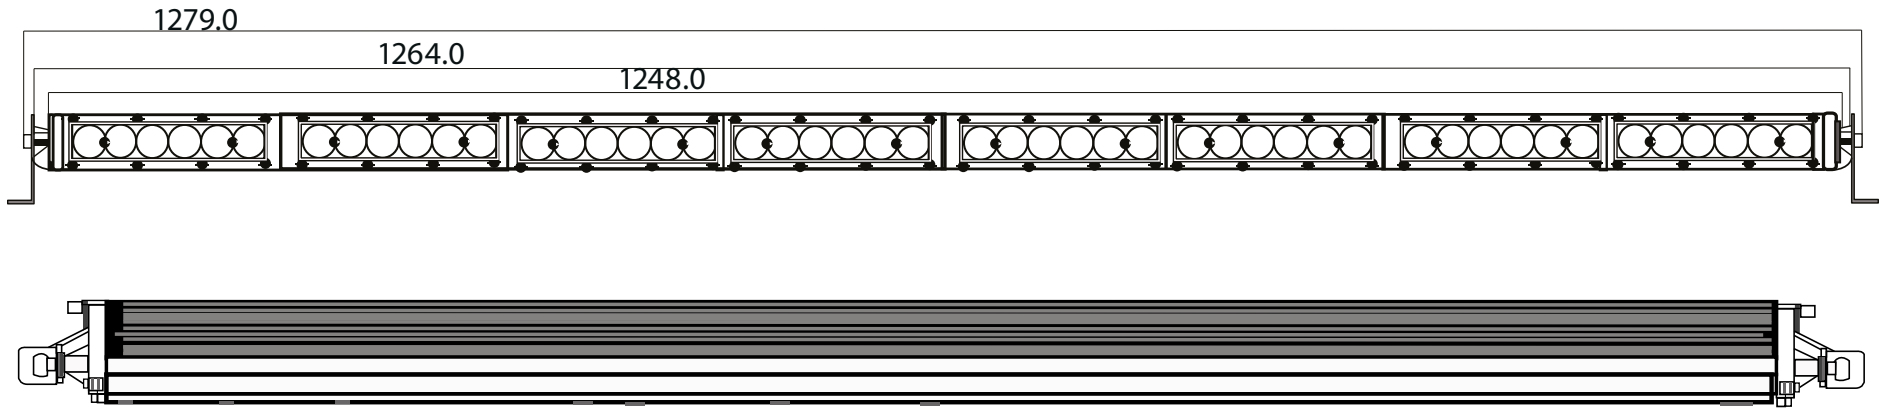

DESSIN TECHNIQUE / TECHNICAL DRAWING

J-LITE
OFF-ROAD
 1 866 447-5656
 INFO@JLITE-OFFROAD.COM
 WWW.JLITEOFFROAD.COM

708-657
 Off-Road 4D LED light bar
 Barre hors-route à DEL 4D
 2021-07-05
 PROJECTIONS

DIMENSIONS:
 DIODES
 LUMENS
 AMPS
 VOLTS
 SPECIFICATIONS / SPÉCIFICATIONS

50"
 48 Lumiled
 20 219 LM
 18A@12V, 9A@24V
 10-30 Vdc
 Spot (8°) and Flood (60°)