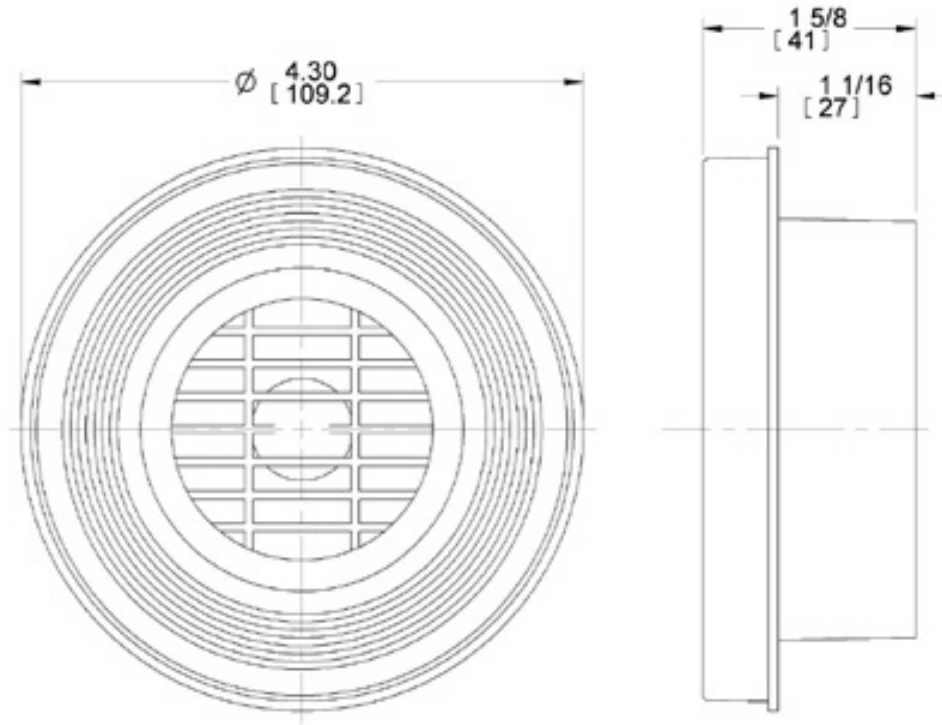

TECHNICAL DRAWING / DESSIN TECHNIQUE

JIMEXS
HARDWARE

1 866 447-5656 / INFO@JIMEXS.COM

WWW.JIMEXS-HARDWARE.COM

707-516

Backup Alarm
Alarme de recul

2024-04-03

PROJECTIONS

SPECS

MATERIAL / MATÉRIEL

HOUSING / CONTOUR

12-24V - 107DB

Nylon housing / Boitier en nylon

4" Grommet Mount (Not included) /

Bague en caoutchouc 4" (Non inclus)