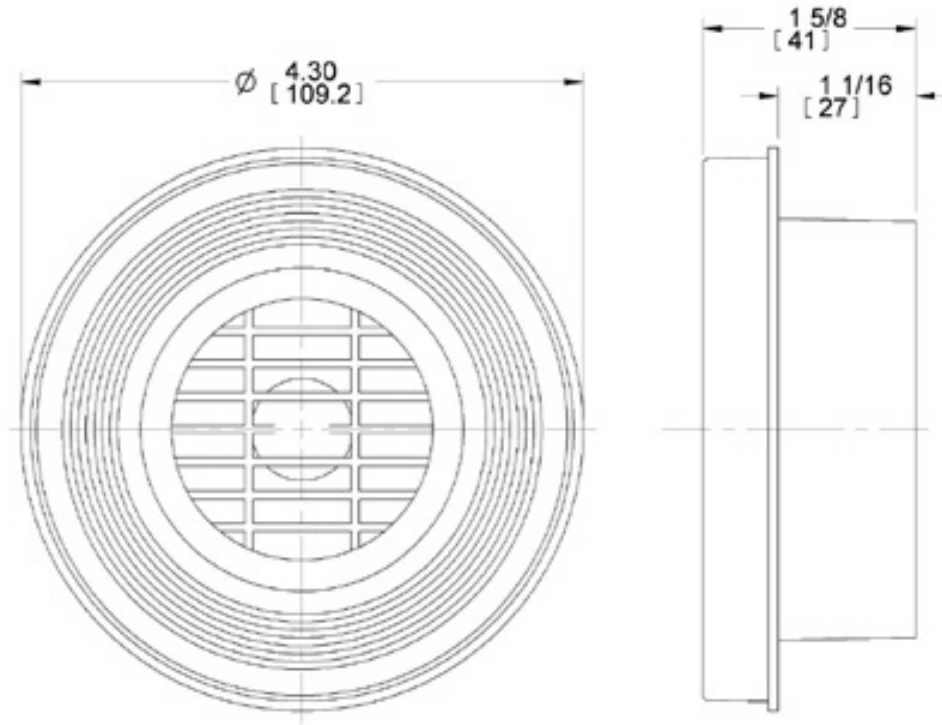

TECHNICAL DRAWING / DESSIN TECHNIQUE

JIMEXS
HARDWARE

1 866 447-5656 / INFO@JIMEXS.COM

WWW.JIMEXS-HARDWARE.COM

707-506

Backup Alarm
Alarme de recul

2024-04-03

PROJECTIONS

SPECS

MATERIAL / MATÉRIEL

HOUSING / CONTOUR

12-24V - 97DB

Nylon housing / Boitier en nylon

4" Grommet Mount (Not included) /

Bague en caoutchouc 4" (Non inclus)