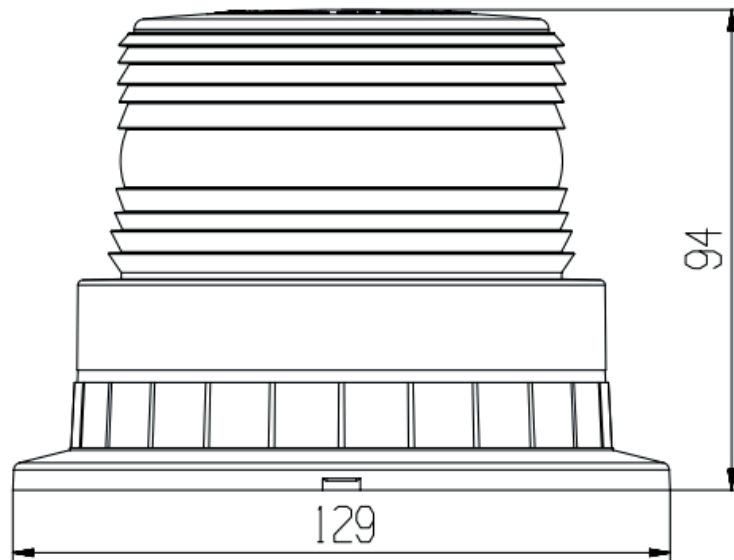

DESSIN TECHNIQUE / TECHNICAL DRAWING

J-LITE

1 866 447-5656 / INFO@J-LITE.COM
WWW.J-LITE.COM

700-403

LED beacon
Gyrophare à DEL

2022-02-23

PROJECTIONS

SPECS: Magnetic mount - 360 degrees - revolving / intermittent flash /
Montage magnétique - 360 degrés - séquence intermittente