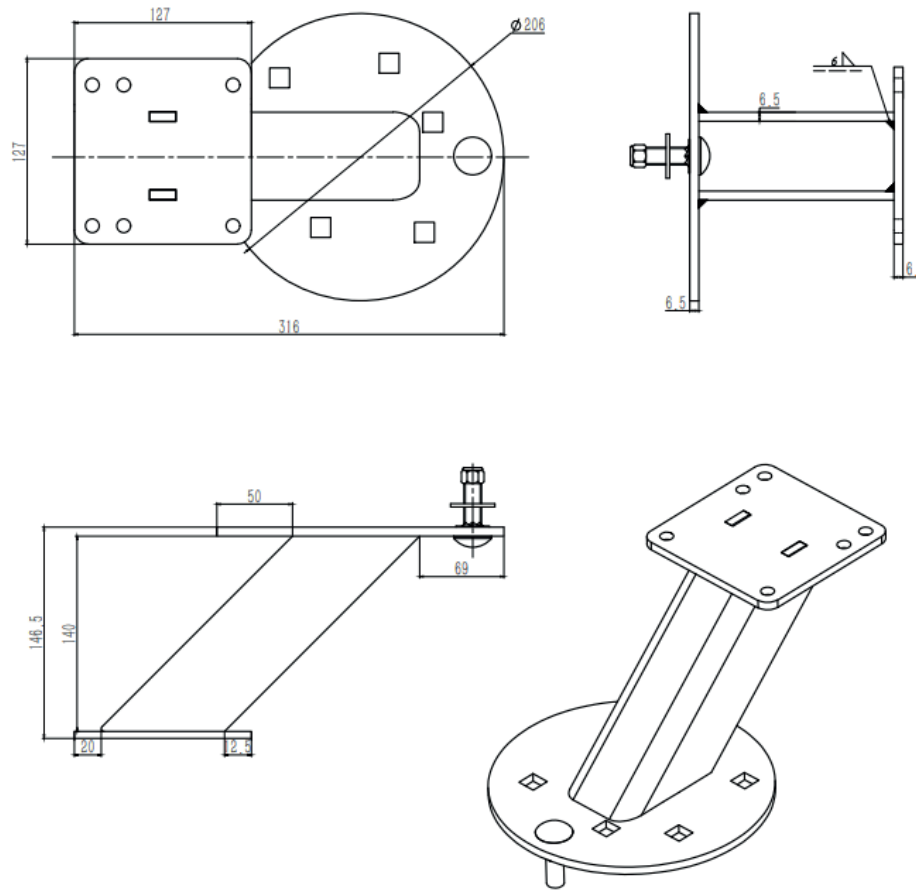

TECHNICAL DRAWING / DESSIN TECHNIQUE

JIMEXS
HARDWARE

1 866 447-5656 / INFO@JIMEXS.COM

WWW.JIMEXS-HARDWARE.COM

642-021

Support pour pneu - HDG
Spare wheel support - HDG

2023-08-01

PROJECTIONS