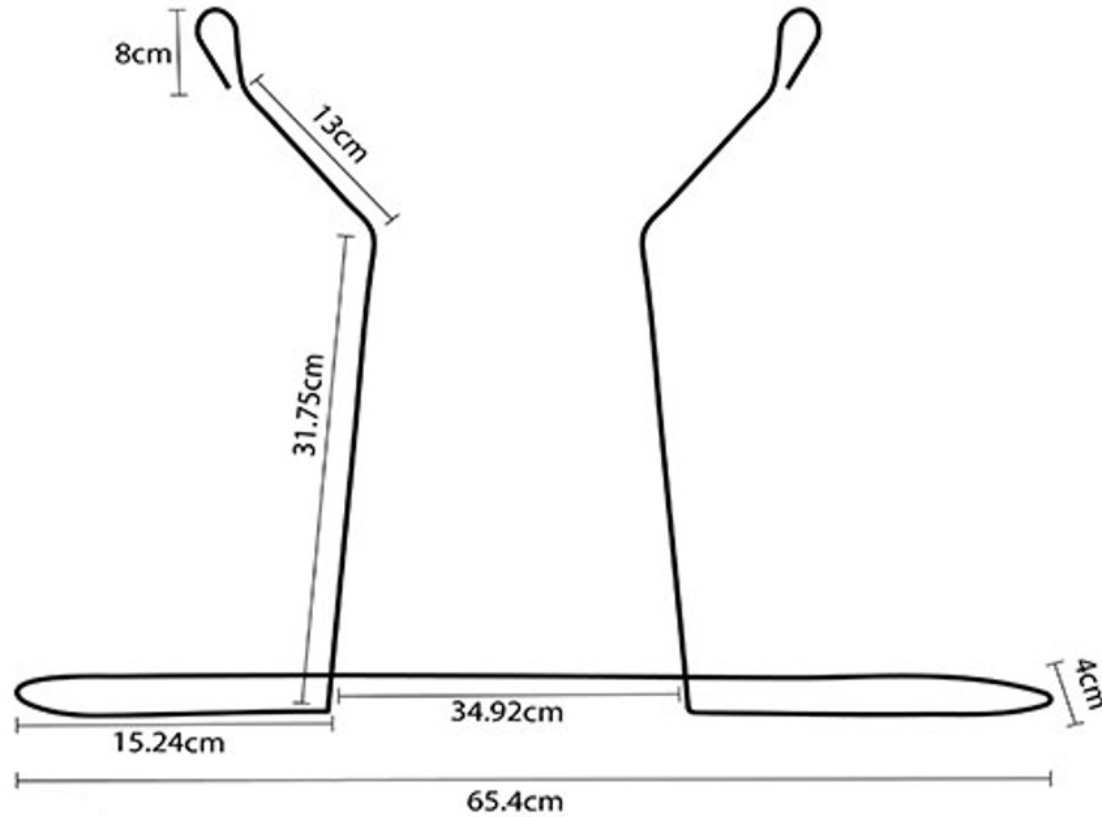

# TECHNICAL DRAWING / DESSIN TECHNIQUE

**JIMEXS**  
**HARDWARE**

1 866 447-5656 / INFO@JIMEXS.COM

WWW.JIMEXS-HARDWARE.COM

626-003

Mud flap holder  
Support pour garde-boue

2024-04-03

PROJECTIONS

MATERIAL / MATÉRIEL Plaqué chrome / Chrome plated