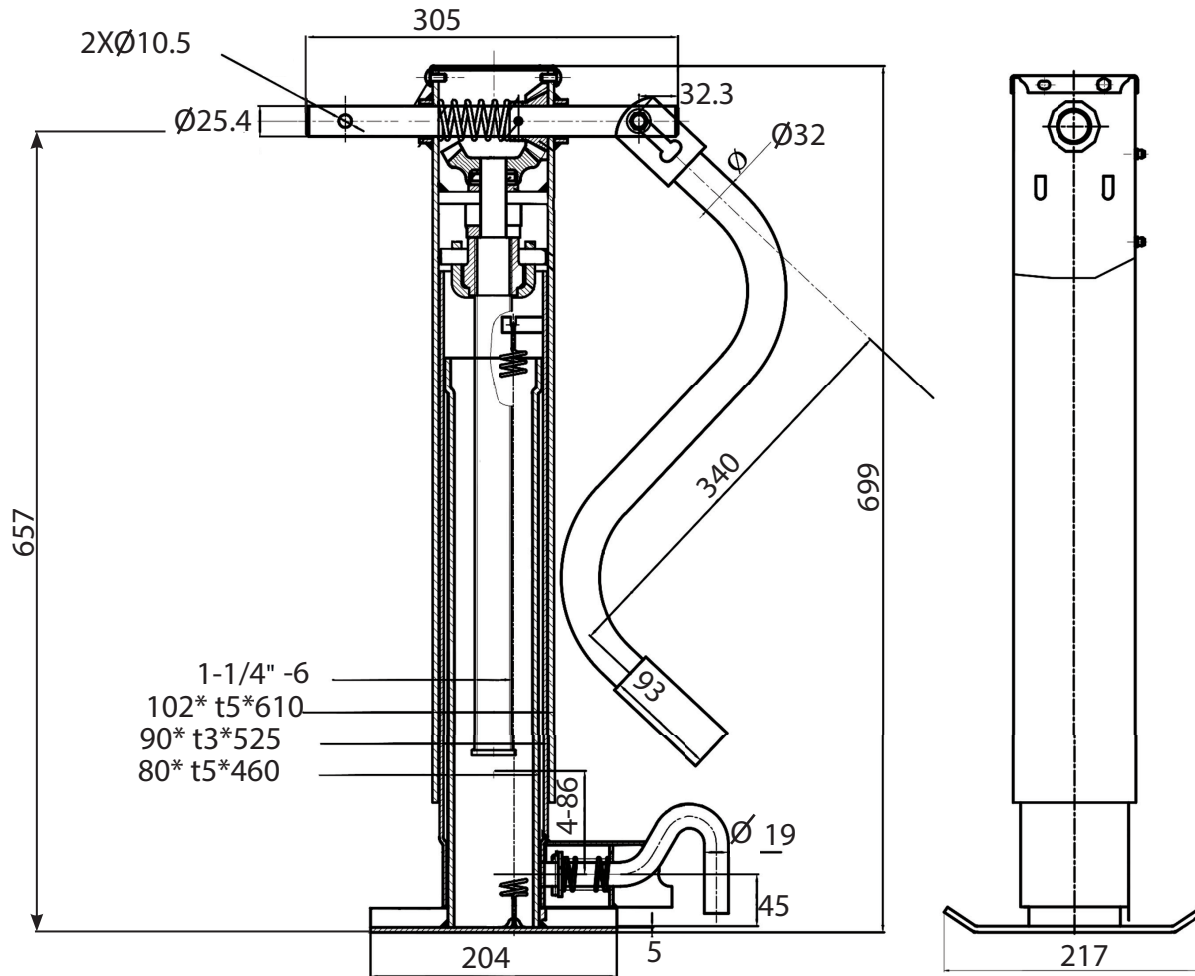

TECHNICAL DRAWING / DESSIN TECHNIQUE

JIMEXS
HARDWARE

1 866 447-5656 / INFO@JIMEXS.COM

WWW.JIMEXS-HARDWARE.COM

405-403

Weld-on Heavy-duty Trailer Jack
 Vérin de remorque soudable ultra-robuste

2022-01-06

PROJECTIONS

DIMENSIONS

COLOR/COULEUR

MATERIAL/MATÉRIEL

15" of travel/ de course

Black / Noir

Painted steel/ Acier peint