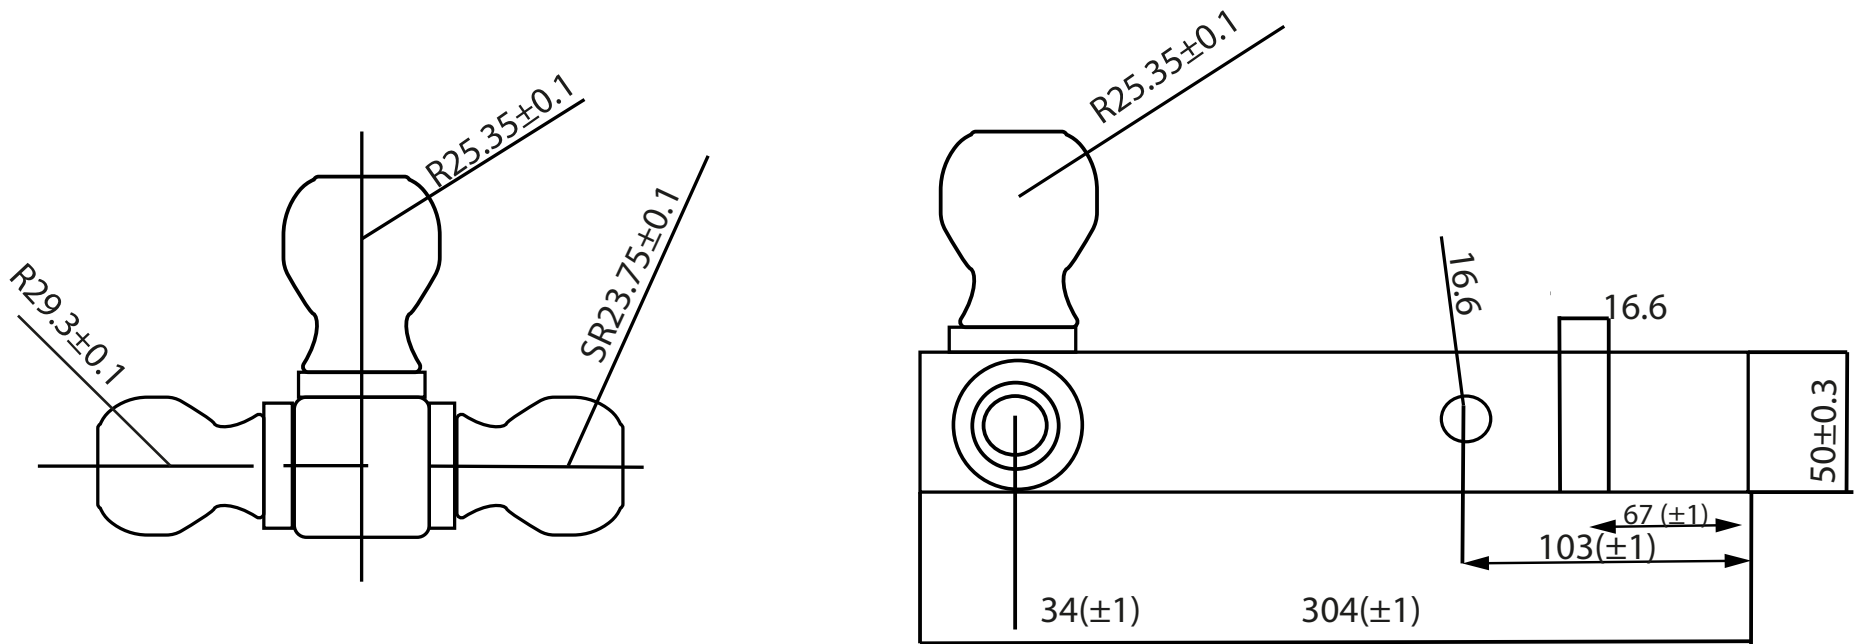

TECHNICAL DRAWING / DESSIN TECHNIQUE

JIMEXS
HARDWARE

1 866 447-5656 / INFO@JIMEXS.COM

WWW.JIMEXS-HARDWARE.COM

403-021

Tri-Ball Hitch Mount
Support à trois boules

2022-01-07

PROJECTIONS

DIMENSIONS

MATERIAL/MATÉRIEL

SPECIFICATIONS / SPÉCIFICATIONS

1-7/8", 2" et 2-5/16"

Chrome steel / Acier chromé

Black / Noir