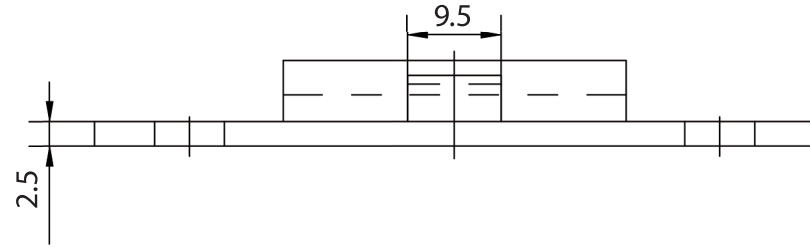

TECHNICAL DRAWING / DESSIN TECHNIQUE

JIMEXS
HARDWARE

1 866 447-5656 / INFO@JIMEXS.COM

WWW.JIMEXS-HARDWARE.COM

230-531

Striker for handle
 Gâche pour serrure

2022-01-05

PROJECTIONS