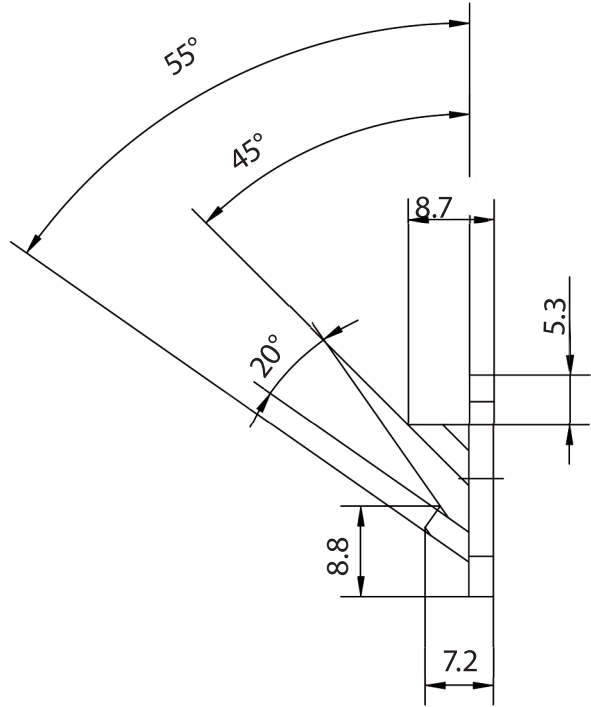

TECHNICAL DRAWING / DESSIN TECHNIQUE

JIMEXS
HARDWARE

1 866 447-5656 / INFO@JIMEXS.COM

WWW.JIMEXS-HARDWARE.COM

230-531

Striker for handle
 Gâche pour serrure

2022-01-05

PROJECTIONS