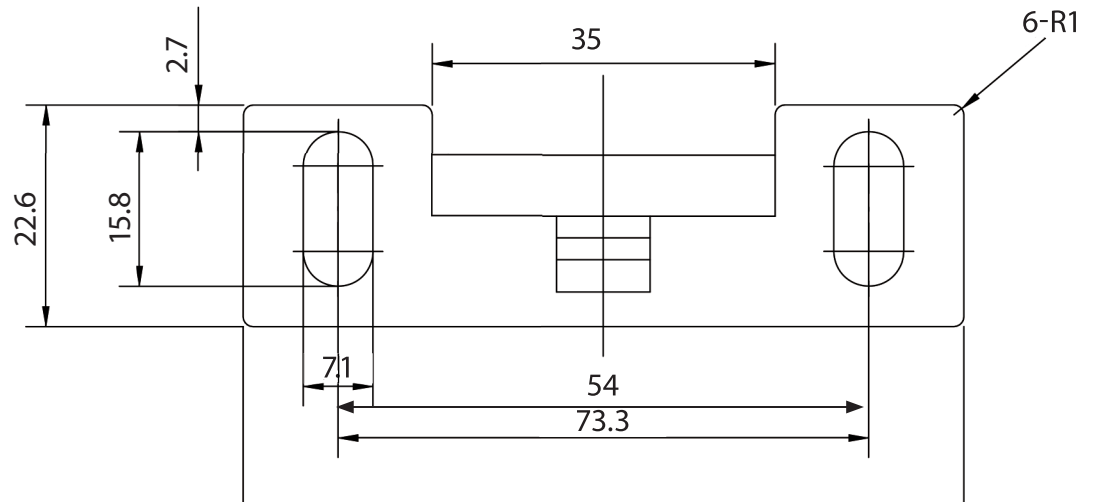

TECHNICAL DRAWING / DESSIN TECHNIQUE

JIMEXS
HARDWARE

1 866 447-5656 / INFO@JIMEXS.COM

WWW.JIMEXS-HARDWARE.COM

230-531

Striker for handle
 Gâche pour serrure

2022-01-05

PROJECTIONS