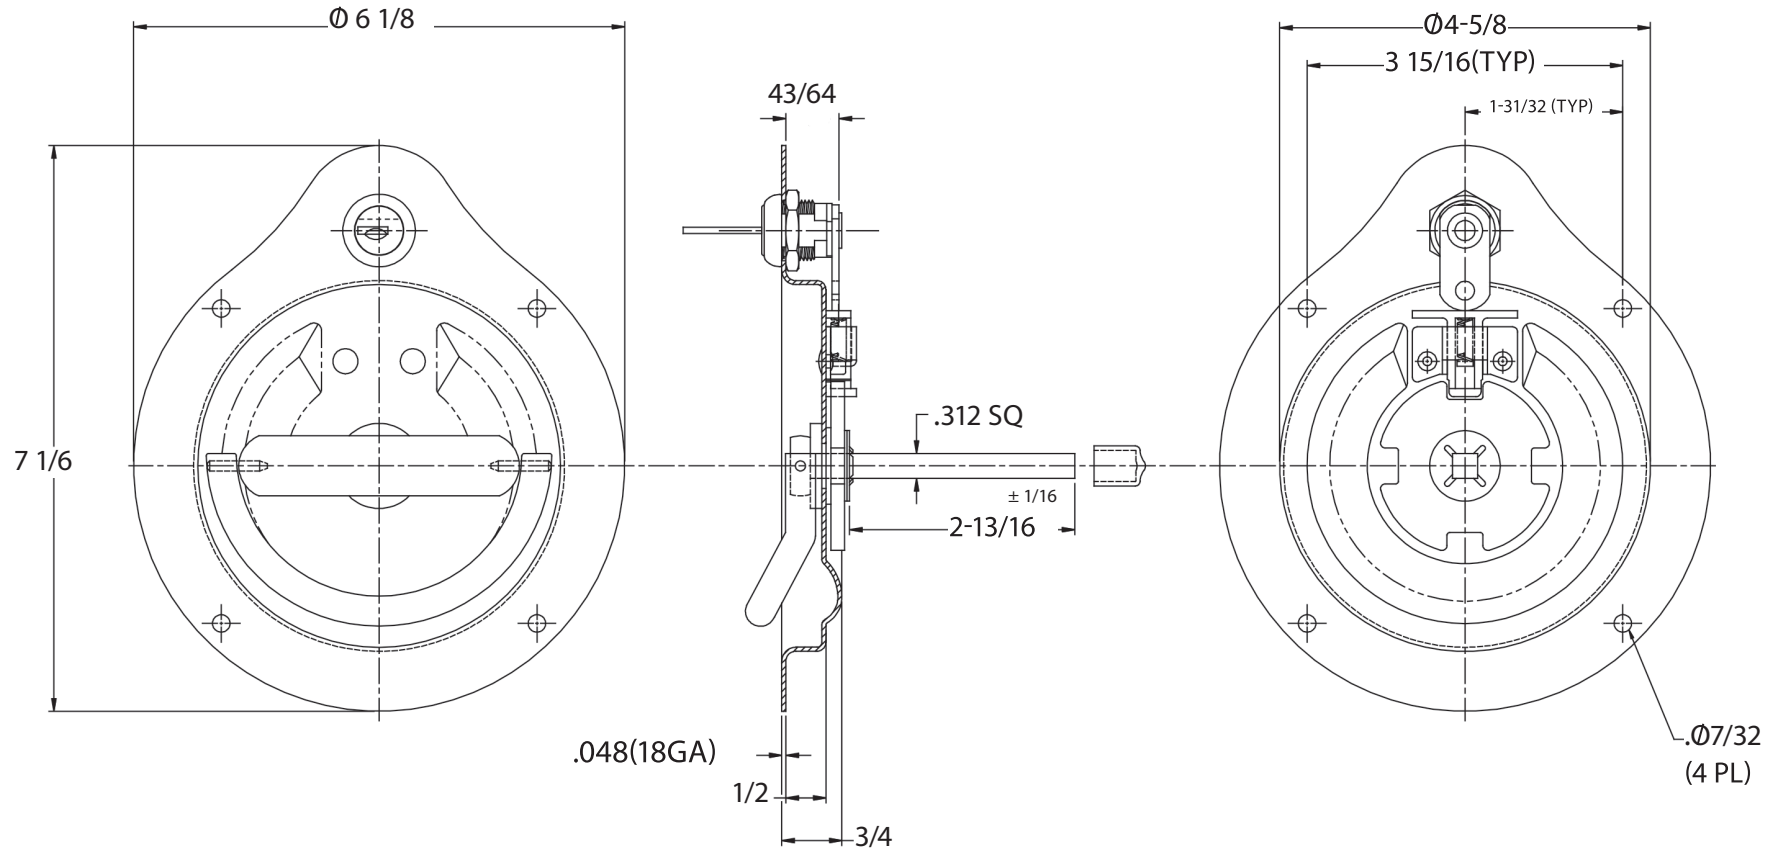

TECHNICAL DRAWING / DESSIN TECHNIQUE

JIMEXS
HARDWARE

1 866 447-5656 / INFO@JIMEXS.COM

WWW.JIMEXS-HARDWARE.COM

227-236

Recessed D-ring handle
 Serrure encastrée en D

2022-01-05

PROJECTIONS

MATERIAL/MATÉRIEL

SPECIFICATIONS / SPÉCIFICATIONS

Polished stainless steel (304) /
 Acier inoxydable poli (304)
 Gasket sold separately /
 Joint d'étanchéité vendu séparément
 Locking / Verrouillable
 Center only / Centre seulement #CH501