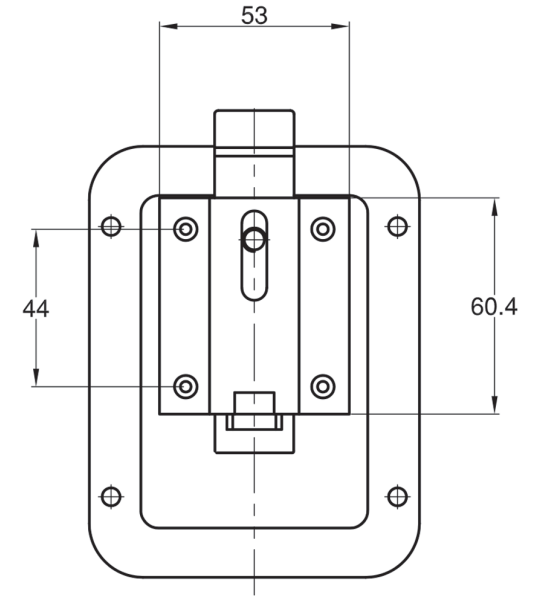

# TECHNICAL DRAWING / DESSIN TECHNIQUE

**JIMEXS**  
**HARDWARE**

1 866 447-5656 / INFO@JIMEXS.COM

WWW.JIMEXS-HARDWARE.COM

225-596

Paddle handle  
 Serrure à palette

2022-01-05

PROJECTIONS

DIMENSIONS  
 MATERIAL/MATÉRIEL

SPECIFICATIONS / SPÉCIFICATIONS

4-3/4" x 3-5/8"  
 Polished stainless steel (304) /  
 Acier inoxydable poli (304)  
 Non-locking / Non-verrouillable