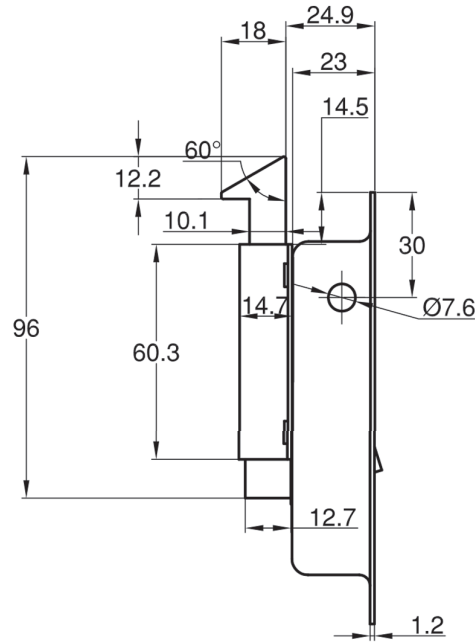

# TECHNICAL DRAWING / DESSIN TECHNIQUE

**JIMEXS**  
**HARDWARE**

1 866 447-5656 / INFO@JIMEXS.COM

WWW.JIMEXS-HARDWARE.COM

225-596

Paddle handle  
 Serrure à palette

2022-01-05

PROJECTIONS

DIMENSIONS  
 MATERIAL/MATÉRIEL

SPECIFICATIONS / SPÉCIFICATIONS

4-3/4" x 3-5/8"  
 Polished stainless steel (304) /  
 Acier inoxydable poli (304)  
 Non-locking / Non-verrouillable