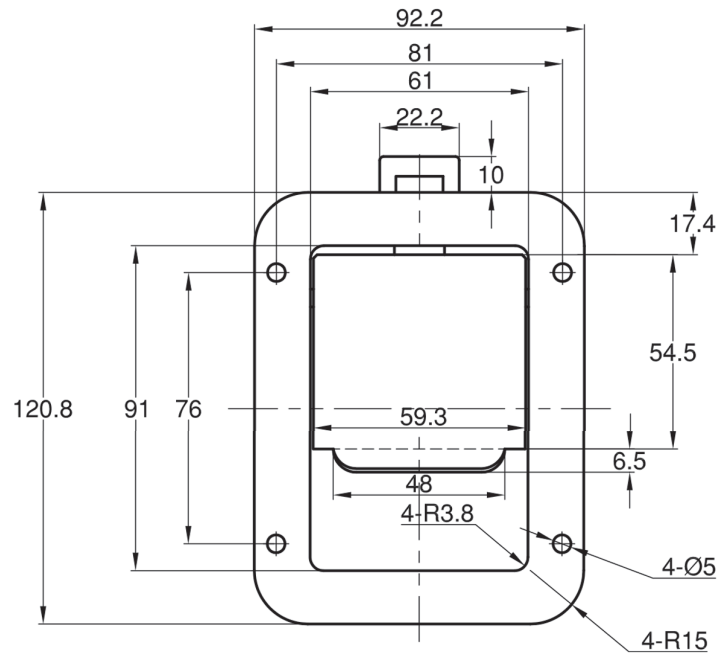

# TECHNICAL DRAWING / DESSIN TECHNIQUE

**JIMEXS**  
**HARDWARE**

1 866 447-5656 / INFO@JIMEXS.COM

WWW.JIMEXS-HARDWARE.COM

225-596

Paddle handle  
 Serrure à palette

2022-01-05

PROJECTIONS

DIMENSIONS  
 MATERIAL/MATÉRIEL

SPECIFICATIONS / SPÉCIFICATIONS

4-3/4" x 3-5/8"  
 Polished stainless steel (304) /  
 Acier inoxydable poli (304)  
 Non-locking / Non-verrouillable