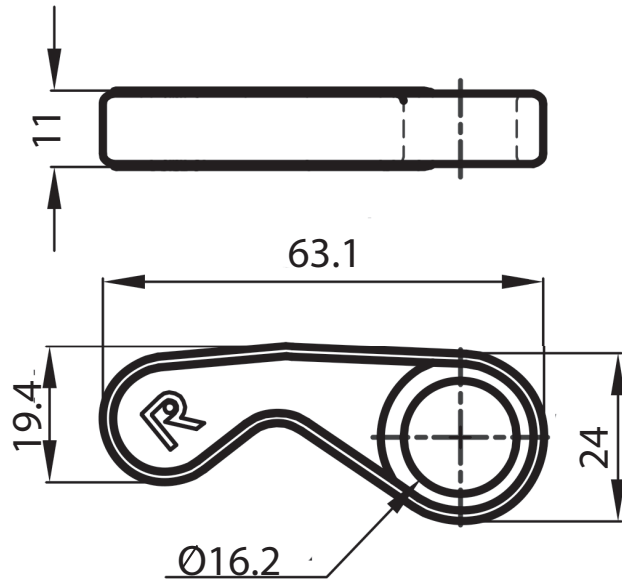

TECHNICAL DRAWING / DESSIN TECHNIQUE

JIMEXS
HARDWARE

1 866 447-5656 / INFO@JIMEXS.COM
 WWW.JIMEXS-HARDWARE.COM

222-667

Keeper
 Gâche

2022-01-04

PROJECTIONS

MATERIAL/MATÉRIEL

SPECIFICATIONS/SPÉCIFICATIONS

Stainless Steel / Acier inoxydable

For lock 222-621 and 222-641

/Pour serrure 222-621 et 222-641