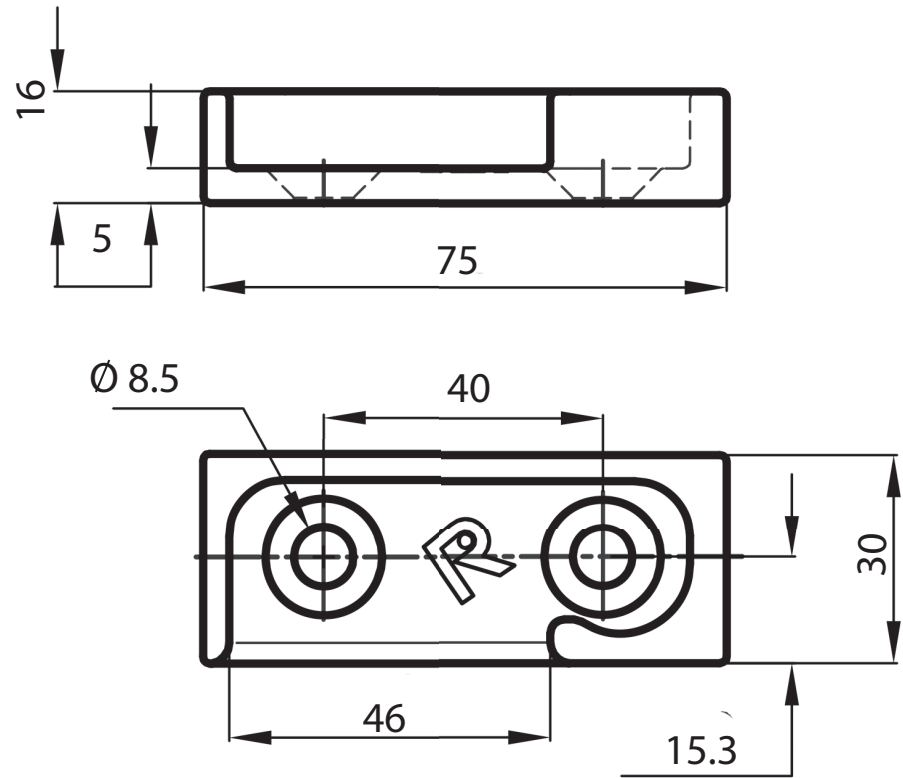

TECHNICAL DRAWING / DESSIN TECHNIQUE

JIMEXS
HARDWARE

1 866 447-5656 / INFO@JIMEXS.COM
 WWW.JIMEXS-HARDWARE.COM

222-667

Keeper
 Gâche

2022-01-04

PROJECTIONS

MATERIAL/MATÉRIEL

SPECIFICATIONS/SPÉCIFICATIONS

Stainless Steel / Acier inoxydable

For lock 222-621 and 222-641

/Pour serrure 222-621 et 222-641