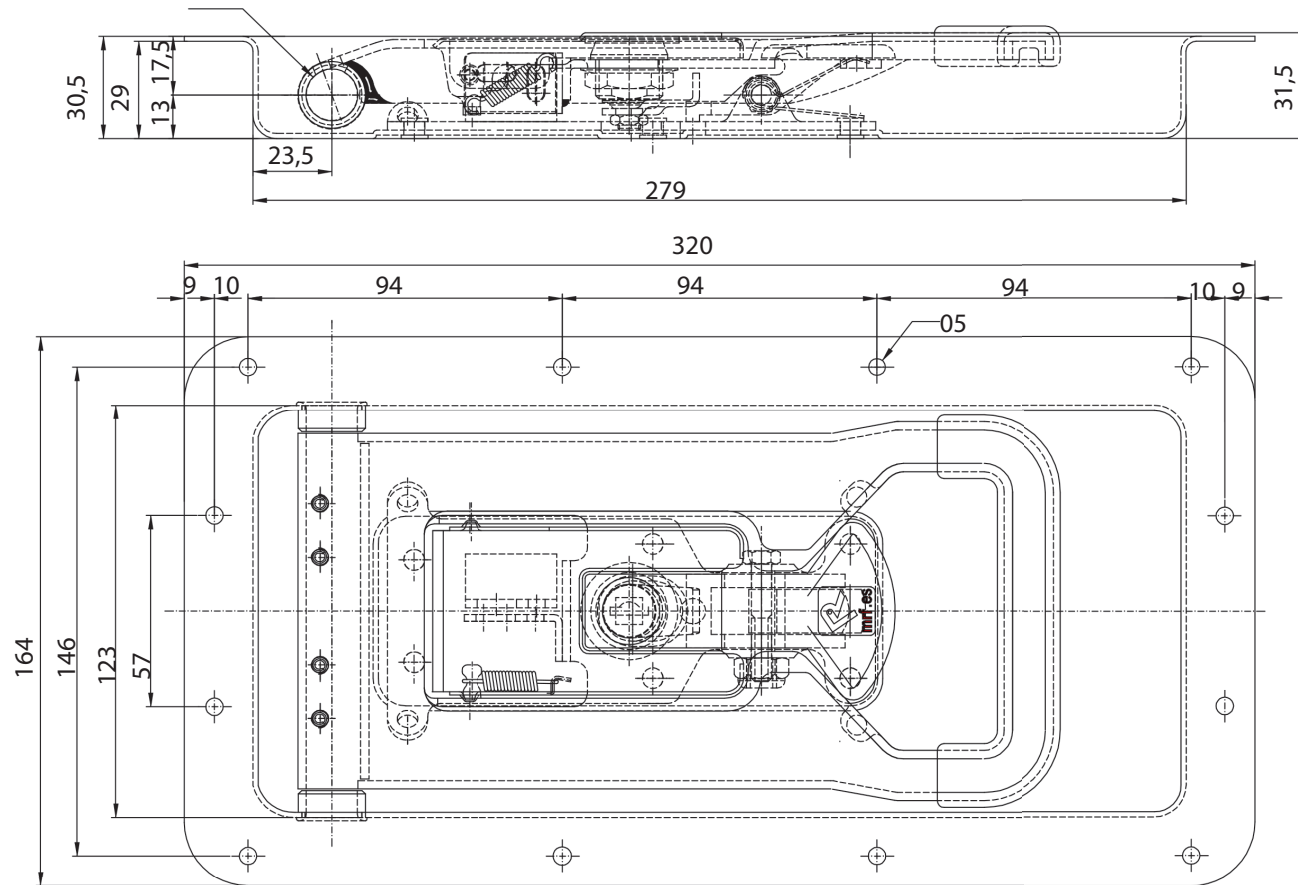

# TECHNICAL DRAWING / DESSIN TECHNIQUE

**JIMEXS**  
**HARDWARE**

1 866 447-5656 / INFO@JIMEXS.COM

WWW.JIMEXS-HARDWARE.COM

222-621

Recessed compression lock (KIT)  
 Serrure à compression encastrée (KIT)

2022-01-04

PROJECTIONS

DIMENSIONS

MATERIAL/MATÉRIEL

SPECIFICATIONS/ SPÉCIFICATIONS

20 mm X 165 mm / 12.60" X 6.50"

Polished stainless steel (304)

/ Acier inoxydable poli (304)

For 15mm tubing (not included)

/Pour tuyau 3/4 (non inclus)