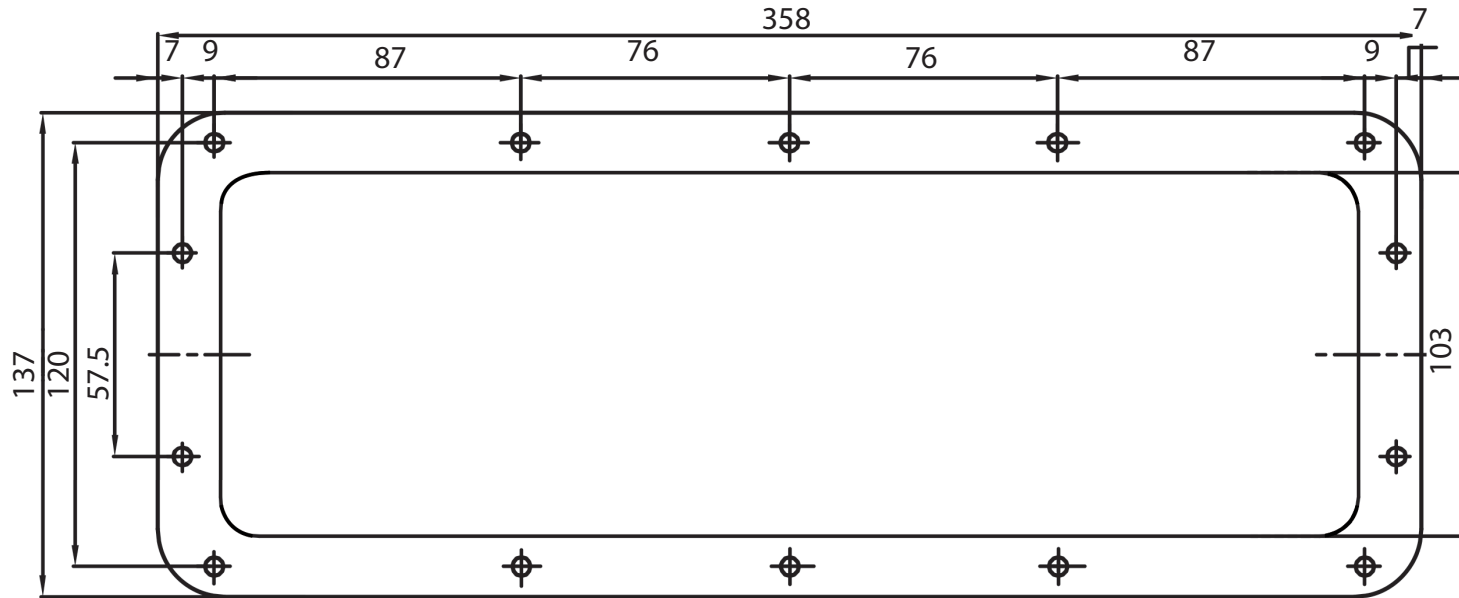

TECHNICAL DRAWING / DESSIN TECHNIQUE

JIMEXS
HARDWARE

1 866 447-5656 / INFO@JIMEXS.COM

WWW.JIMEXS-HARDWARE.COM

222-611

Gasket for # 222-641

Support de montage pour # 222-641

2022-01-04