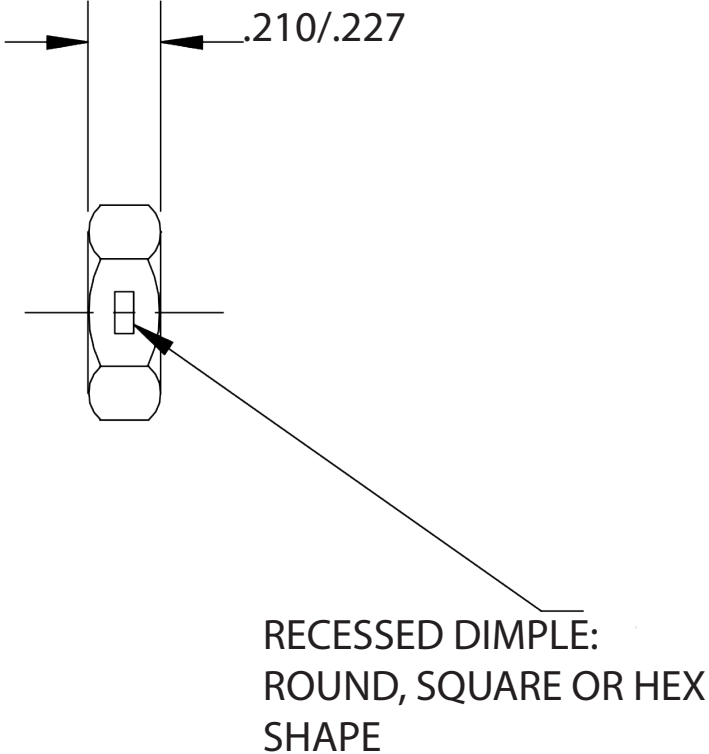

TECHNICAL DRAWING / DESSIN TECHNIQUE

1 866 447-5656 / INFO@JIMEXS.COM  
WWW.JIMEXS-HARDWARE.COM

222-227

Locknut  
Erou de serrage

2021-09-22

PROJECTIONS

MATERIAL/MATÉRIEL Zinc plated steel / Acier pl aqué zinc