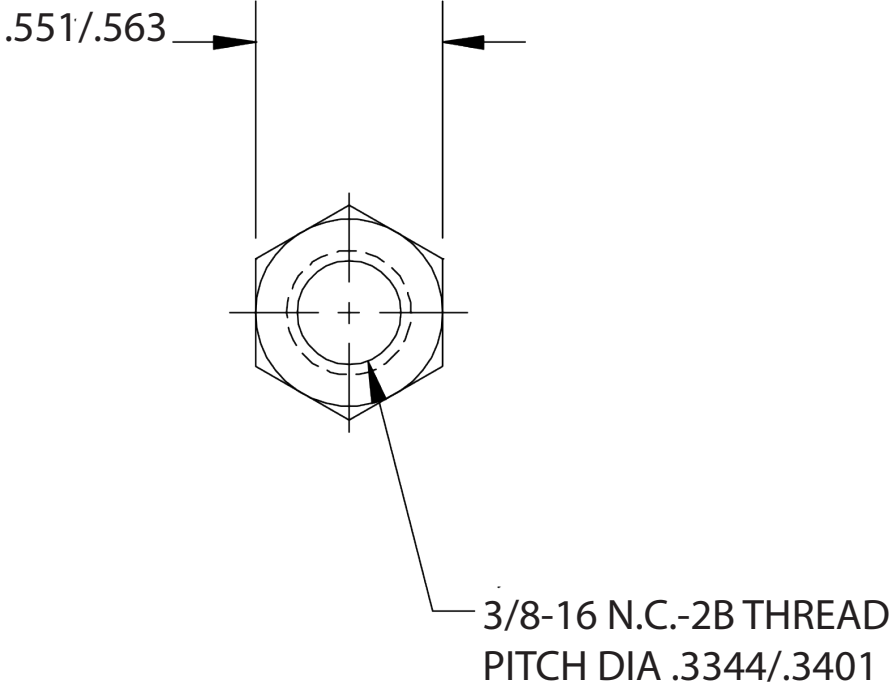

TECHNICAL DRAWING / DESSIN TECHNIQUE

1 866 447-5656 / INFO@JIMEXS.COM  
WWW.JIMEXS-HARDWARE.COM

222-227

Locknut  
Erou de serrage

2021-09-22

PROJECTIONS

MATERIAL/MATÉRIEL Zinc plated steel / Acier pl aqué zinc