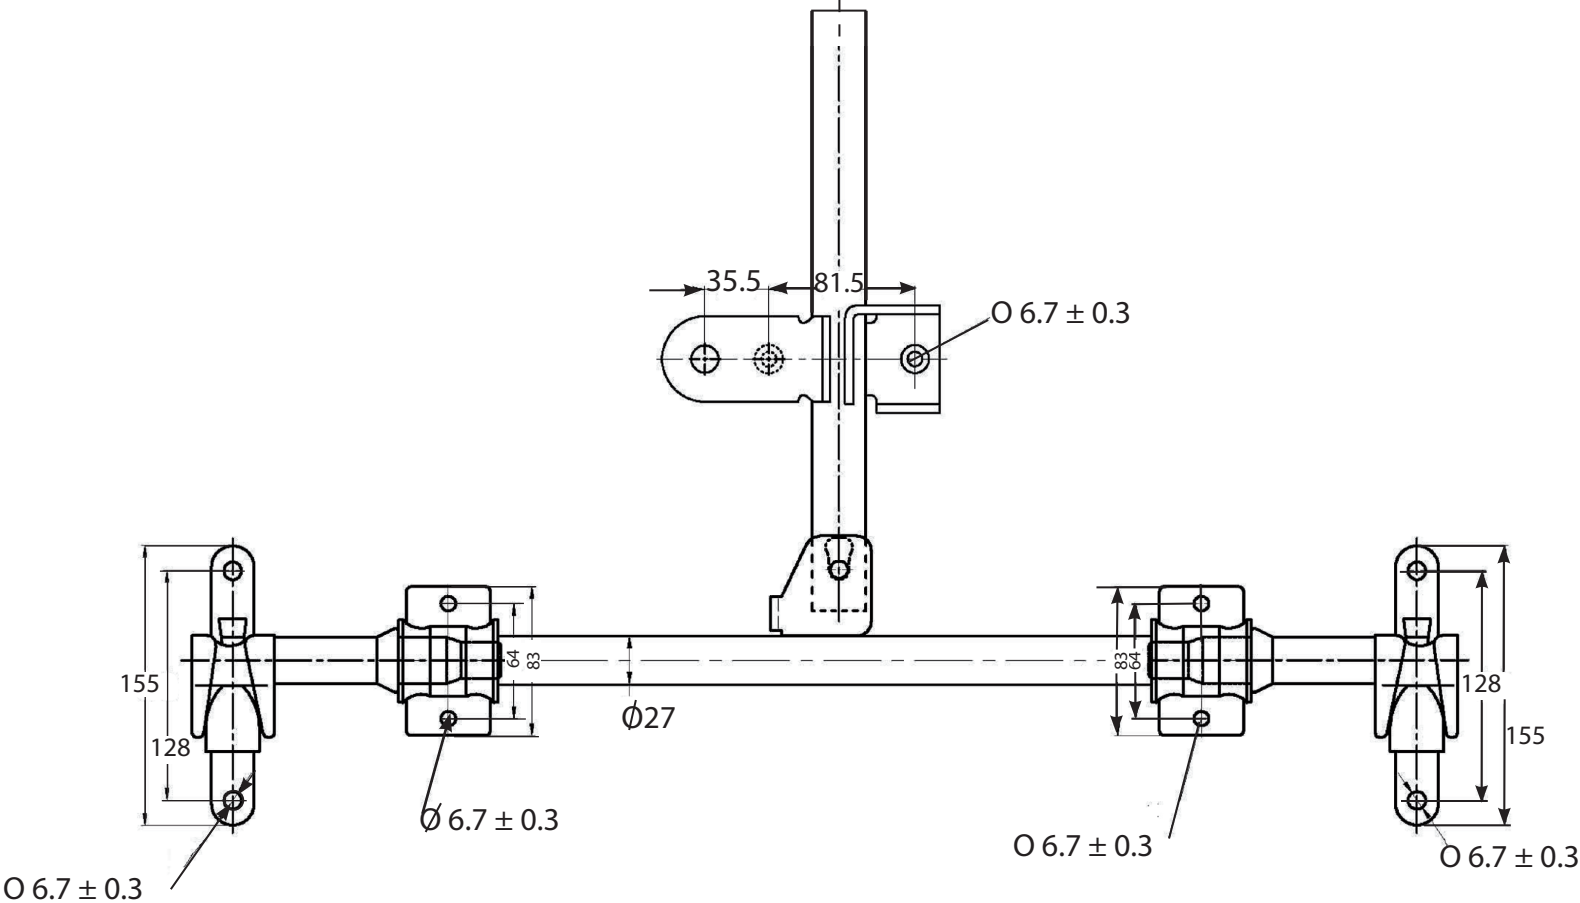

TECHNICAL DRAWING / DESSIN TECHNIQUE

JIMEXS
HARDWARE

1 866 447-5656 / INFO@JIMEXS.COM
 WWW.JIMEXS-HARDWARE.COM

222-123

Bar lock handle - 3 rod guides
 Serrure - 3 guides de tige

2021-09-22

PROJECTIONS

MATERIAL/MATÉRIEL Stainless steel (304) / Acier inoxydable (304)